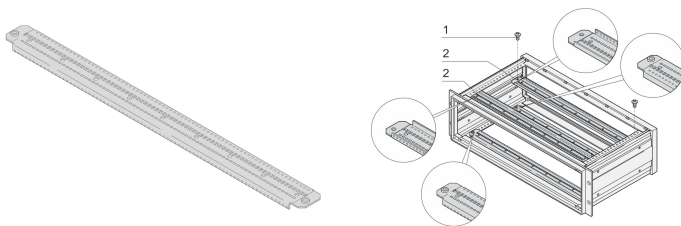

# Inpac Support Rail to Fix Guide Rails, 75 HP

## KATALOGNUMMER

**20828-130**

The support rail enables assembly of guide rails. In conjunction with a Z-rail Din connectors can be mounted. A Backplane can be assembled directly onto the rail if a threaded insert is used.

## FUNKTIONER

4 support rails to fix PCBs with guide rails plus assembly material

Support rail can also be used to fix a custom mounting plate

## PRODUKTEGENSKABER

Product Type: Support Rail

Produktfamilie: Inpac

Materiale: Stål

Finish: Aluminum-Zinc Plated

Farve: Aluminium

Rack Width: 75HP

Length: 410mm