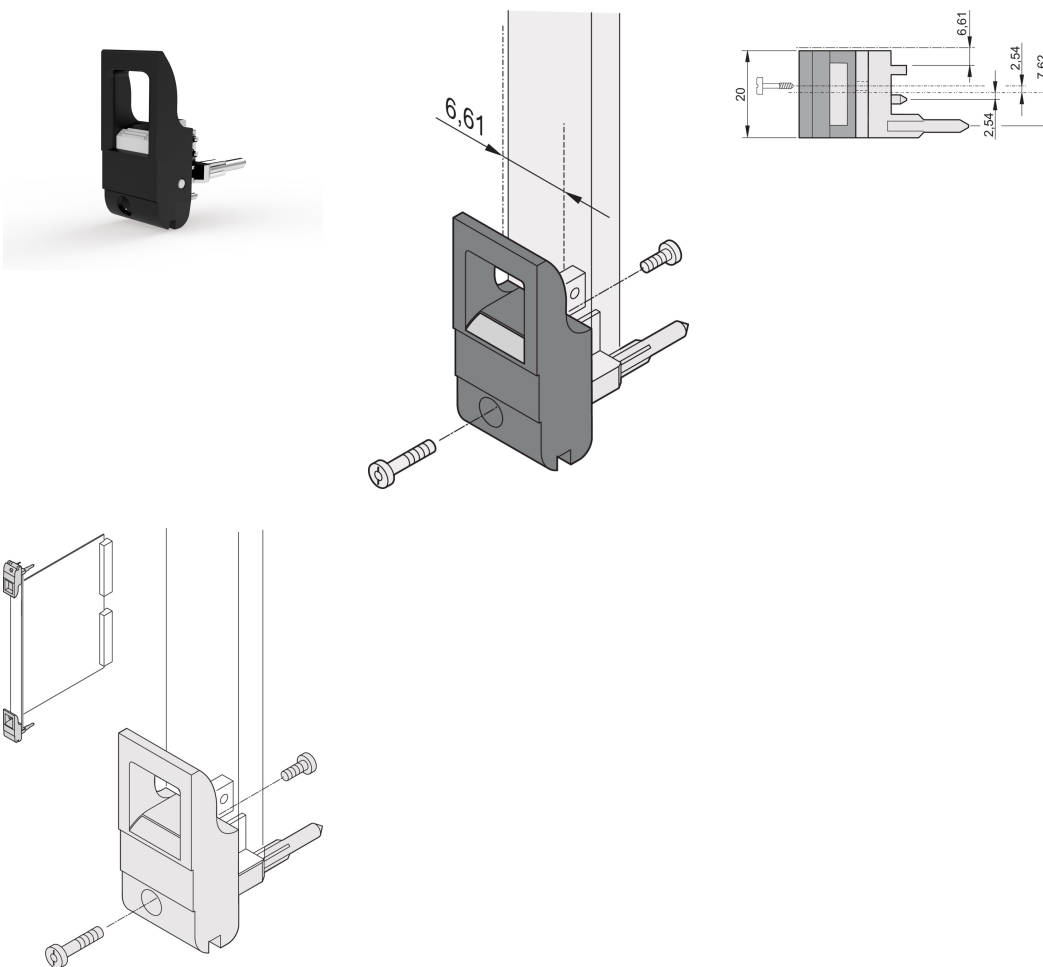

Insertor/Extractor Handle Type IET, Black Lever, Grey Button, Bottom; 10 pieces

KATALOGNUMMER

20817-706

The inserter/extractor handle, type IET in accordance with IEEE 1101.10, 0,1" offset. Two of these handles can overcome a single lever force of 700 N (per pair).

CERTIFICERINGER

FUNKTIONER

Suitable for insertion and extraction forces up to 700 N (per pair)

In accordance with IEEE 1101.10 and IEC 60297-3-102

A microswitch can be mounted

0.1" offset is used for PSUs with SMD Plus

PRODUKTEGENSKABER

Pakke mængde: 10

Håndtagstype: IET; Bottom Front

Flammability Rating: UL® 94V-0

Farve: Jet Black

Farvekode: RAL 9005

Complies With: EN 45545-2

Dybde (D): 39.15mm

Højde (H): 44.65mm

Materiale: Polycarbonate; Zinc Alloy

Product Type: Handle

Type: Inserter/Extractor, 0.1" Offset

Bredde (W): 19.8mm

Works With: Front Panels

Net Weight: 0.24kg

YDERLIGERE PRODUKTOPLYSNINGER