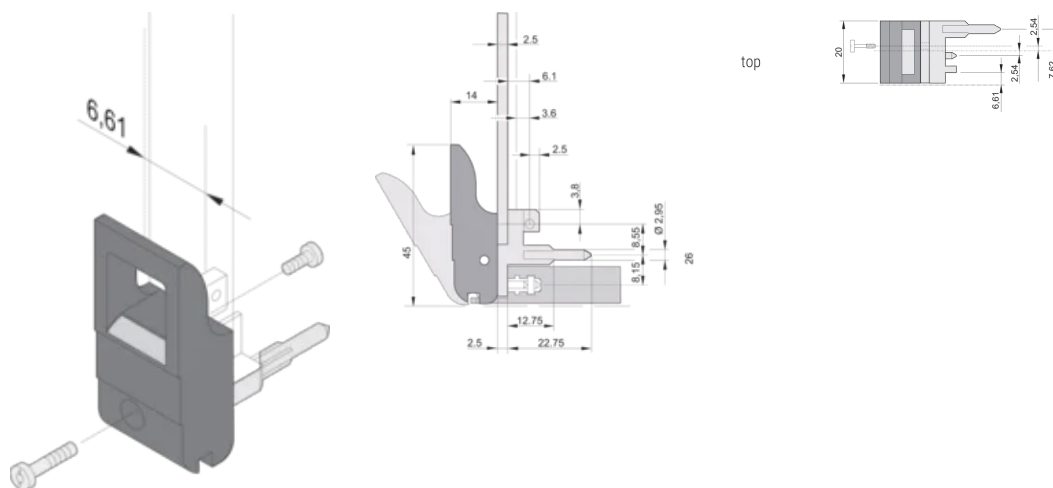

FUNKTIONER

Suitable for insertion and extraction forces up to 700 N (per pair)

In accordance with IEEE 1101.10 and IEC 60297-3-102

A microswitch can be mounted

0.1" offset is used for PSUs with SMD Plus

PRODUKTEGENSKABER

Pakke mængde: 10

Håndtagstype: IET; Bottom Front

Flammability Rating: UL® 94V-0

Farve: Jet Black

Farvekode: RAL 9005

Complies With: EN 45545-2

Dybde (D): 39.15mm

Højde (H): 44.65mm

Materiale: Polycarbonate; Zinc Alloy

Product Type: Handle

Type: Inserter/Extractor, 0.1" Offset

Bredde (W): 19.8mm

Works With: Front Panels

Net Weight: 0.24kg

YDERLIGERE PRODUKTOPLYSNINGER

Please order Coding pegs and Microswitch separately.

DIAGRAMS