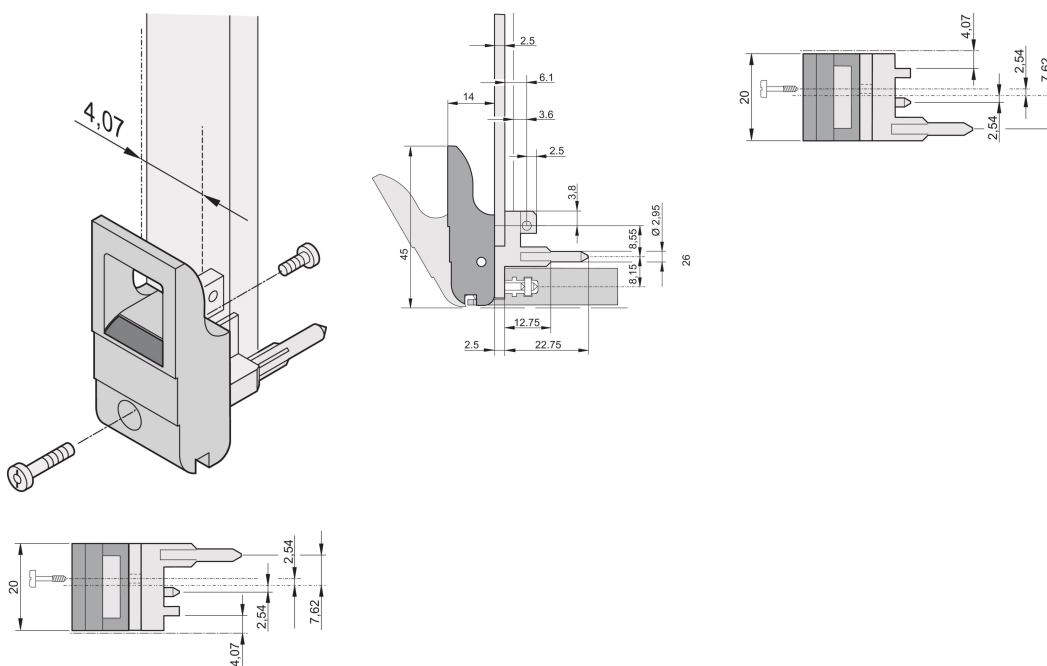

Insertor/Extractor Handle Type IET, Grey Lever, Black Button, Top, 10 Pieces

KATALOGNUMMER

20817-662

The inserter/extractor handle, type IET in accordance with IEEE 1101.10. Two of these handles can overcome a single lever force of 700 N (per pair).

CERTIFICERINGER

FUNKTIONER

Suitable for insertion and extraction forces up to 700 N (per pair)

In accordance with IEEE 1101.10 and IEC 60297-3-102

A microswitch can be mounted

With locking

With integrated alignment pin for perforated strip

Codeable i.a.w. IEEE 1101.10 and IEC 60297-3-103

PRODUKTEGENSKABER

Pakke mængde: 10

Håndtagstype: IET; Top Front; Bottom Rear I/O

Flammability Rating: UL® 94V-0

Farve: Grey

Complies With: EN 45545-2

Materiale: Polycarbonate

Product Type: Handle

Type: Inserter/Extractor, Standard

Works With: Front Panels

Gross Weight: 0.232kg

YDERLIGERE PRODUKTOPLYSNINGER

Please order Coding pegs and Microswitch separately.

DIAGRAMS

ADVARSEL