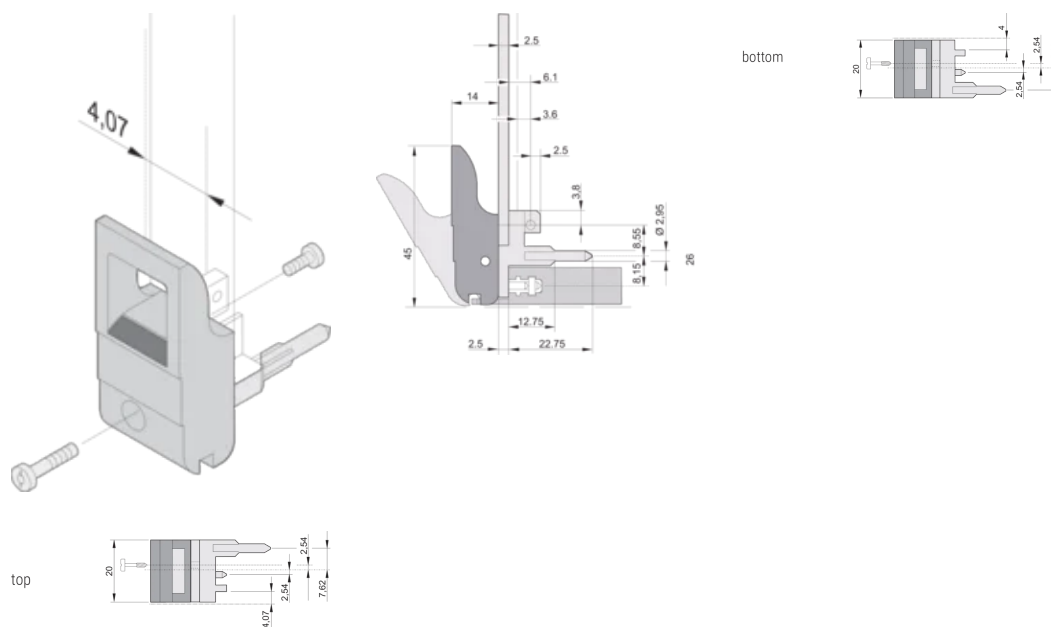

CERTIFICERINGER

FUNKTIONER

Suitable for insertion and extraction forces up to 700 N (per pair)

In accordance with IEEE 1101.10 and IEC 60297-3-102

A microswitch can be mounted

With locking

With integrated alignment pin for perforated strip

Product Type: Handle

Type: Inserter/Extractor, Standard

Works With: Front Panels

Gross Weight: 0.232kg

YDERLIGERE PRODUKTOPLYSNINGER

Please order Coding pegs and Microswitch separately.

DIAGRAMS

ADVARSEL