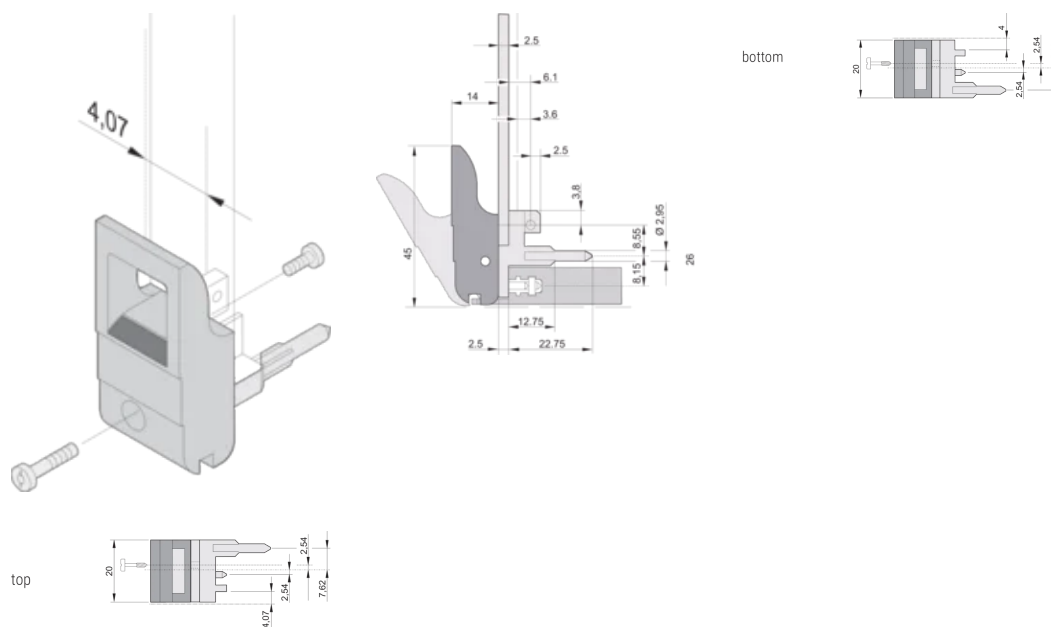

CERTIFICERINGER

FUNKTIONER

Suitable for insertion and extraction forces up to 700 N (per pair)

In accordance with IEEE 1101.10 and IEC 60297-3-102

A microswitch can be mounted

With locking

With integrated alignment pin for perforated strip

Product Type: Handle

Type: Inserter/Extractor, Standard

Works With: Front Panels

Gross Weight: 2.276kg

YDERLIGERE PRODUKTOPLYSNINGER

Please order Coding pegs and Microswitch separately.

DIAGRAMS

ADVARSEL