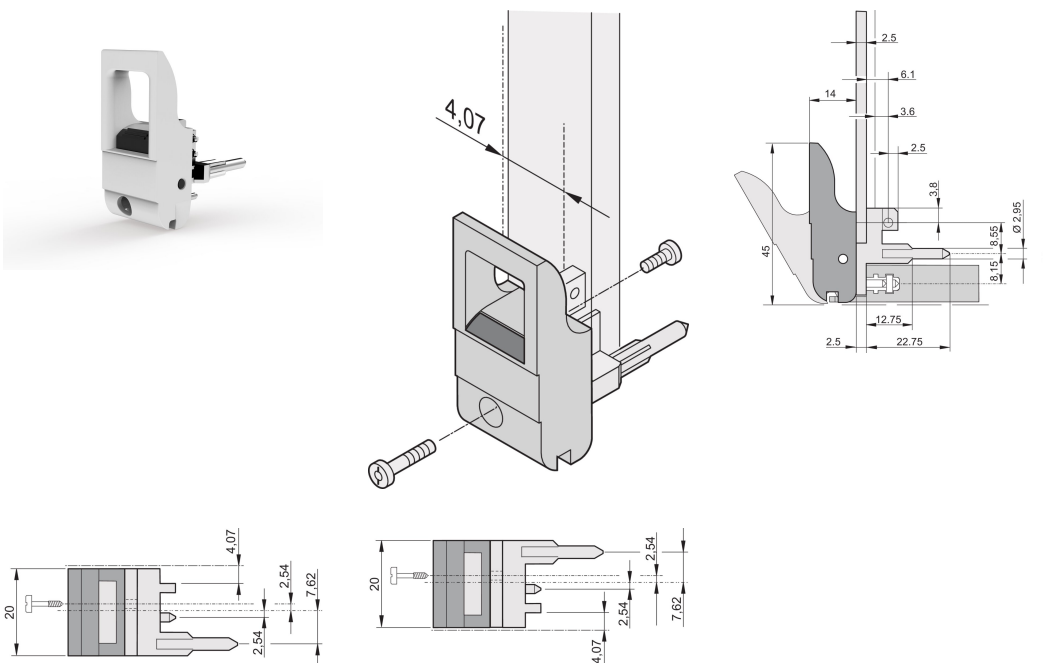

Insertor/Extractor Handle Type IET, Grey Lever, Black Button, Bottom, 100 Pieces

KATALOGNUMMER

20817-661

The inserter/extractor handle, type IET in accordance with IEEE 1101.10. Two of these handles can overcome a single lever force of 700 N (per pair).

CERTIFICERINGER

FUNKTIONER

Suitable for insertion and extraction forces up to 700 N (per pair)

In accordance with IEEE 1101.10 and IEC 60297-3-102

A microswitch can be mounted

With locking

With integrated alignment pin for perforated strip

Codeable i.a.w. IEEE 1101.10 and IEC 60297-3-103

PRODUKTEGENSKABER

Pakke mængde: 100

Håndtagstype: IET; Bottom Front; Top Rear I/O

Flammability Rating: UL® 94V-0

Farve: Grey

Complies With: EN 45545-2

Materiale: Polycarbonate

Product Type: Handle

Type: Inserter/Extractor, Standard

Works With: Front Panels

Gross Weight: 2.276kg

YDERLIGERE PRODUKTOPLYSNINGER

Please order Coding pegs and Microswitch separately.

DIAGRAMS

ADVARSEL