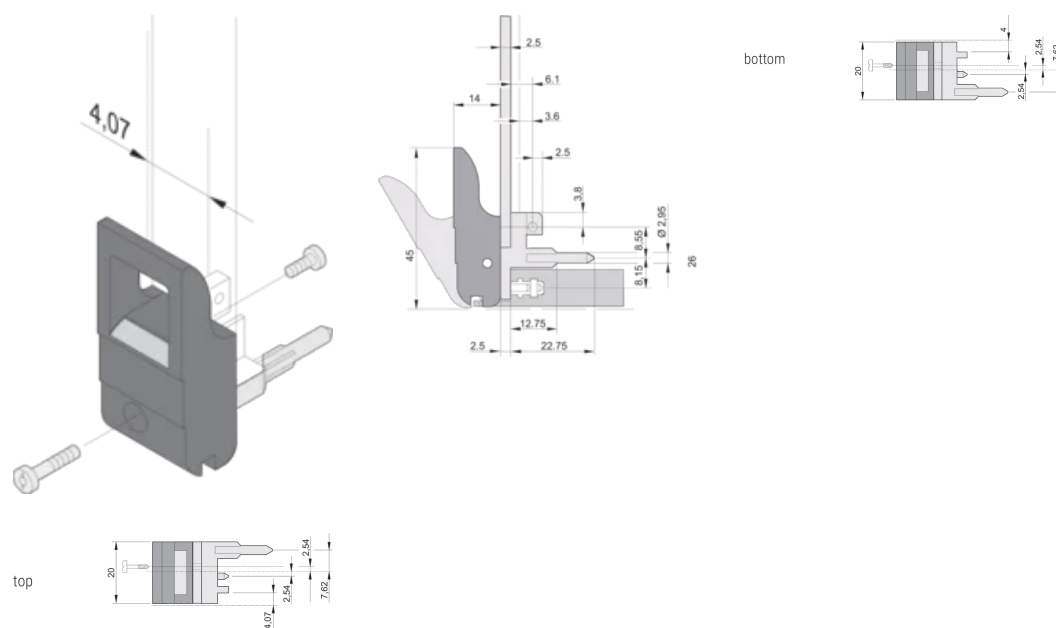

PRODUKTEGENSKABER

Pakke mængde: 100

Håndtagstype: IET; Top Front; Bottom Rear I/O

Flammability Rating: UL® 94V-0

Farve: Black

Complies With: EN 45545-2

Materiale: Polycarbonate; Zinc Alloy

Product Type: Handle

Type: Inserter/Extractor, Standard

Works With: Front Panels

Gross Weight: 2.254kg

YDERLIGERE PRODUKTOPLYSNINGER

Please order Coding pegs and Microswitch separately.

DIAGRAMS

ADVARSEL

nVent-produkter skal kun installeres og anvendes som angivet i nVents produktvejledninger og træningsmaterialer. Vejledninger er tilgængelige på www.nvent.com og hos din nVent kundeservicerepræsentant. Forkert installation, misbrug, fejlanvendelse eller anden unladelse af fuldt ud at følge nVents instruktioner og advarsler kan medføre funktionsfejl, materielle skader, alvorlige personskader eller død og/eller ugyldiggøre din garanti.