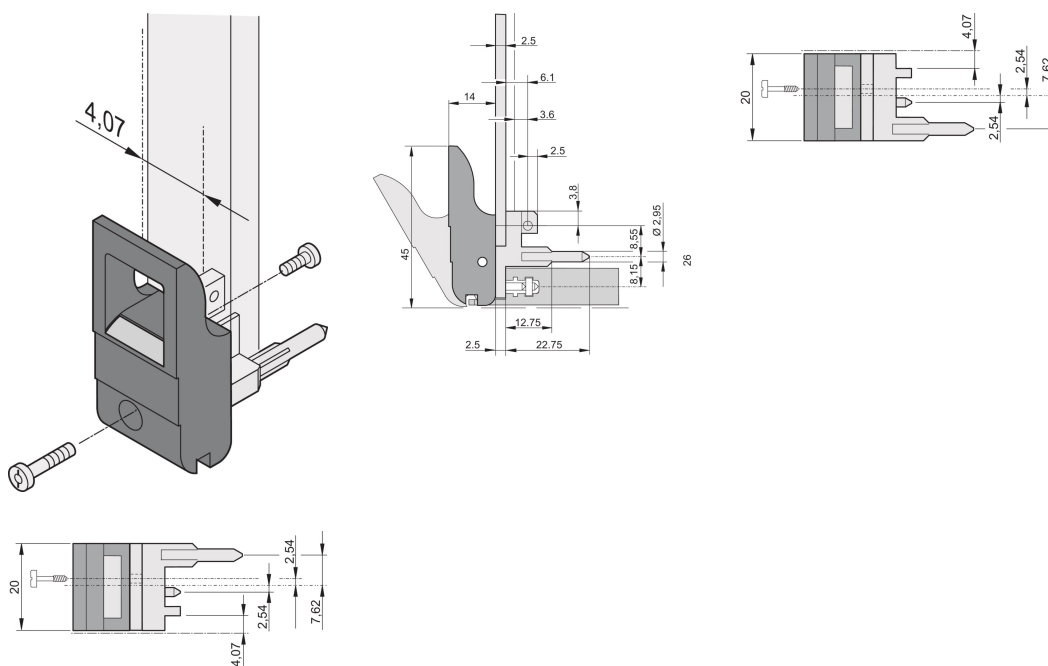

Insertor/Extractor Handle Type IET, Black Lever, Grey Button, Top, 100 Pieces

KATALOGNUMMER

20817-655

The inserter/extractor handle, type IET in accordance with IEEE 1101.10. Two of these handles can overcome a single lever force of 700 N (per pair).

CERTIFICERINGER

FUNKTIONER

Suitable for insertion and extraction forces up to 700 N (per pair)

In accordance with IEEE 1101.10 and IEC 60297-3-102

A microswitch can be mounted

PRODUKTEGENSKABER

Pakke mængde: 100

Håndtagstype: IET; Top Front; Bottom Rear I/O

Flammability Rating: UL® 94V-0

Farve: Black

Complies With: EN 45545-2

Materiale: Polycarbonate; Zinc Alloy

Product Type: Handle

Type: Inserter/Extractor, Standard