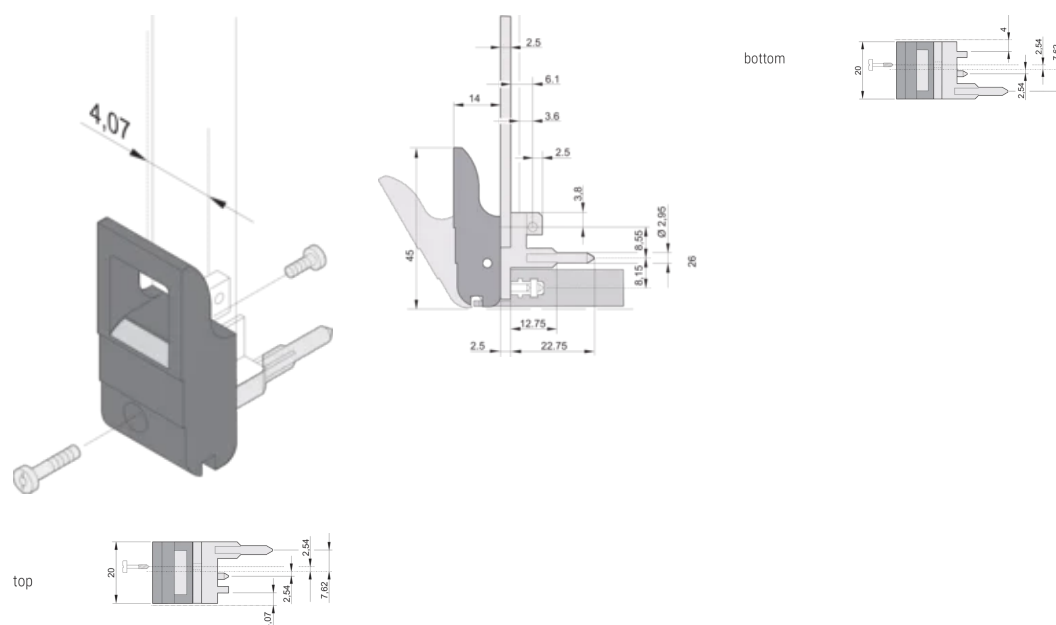

Højde (H): 44.65mm

Materiale: Polycarbonate; Zinc Alloy

Product Type: Handle

Type: Inserter/Extractor, Standard

Bredde (W): 19.8mm

Works With: Front Panels

Gross Weight: 0.231kg

## DIAGRAMS