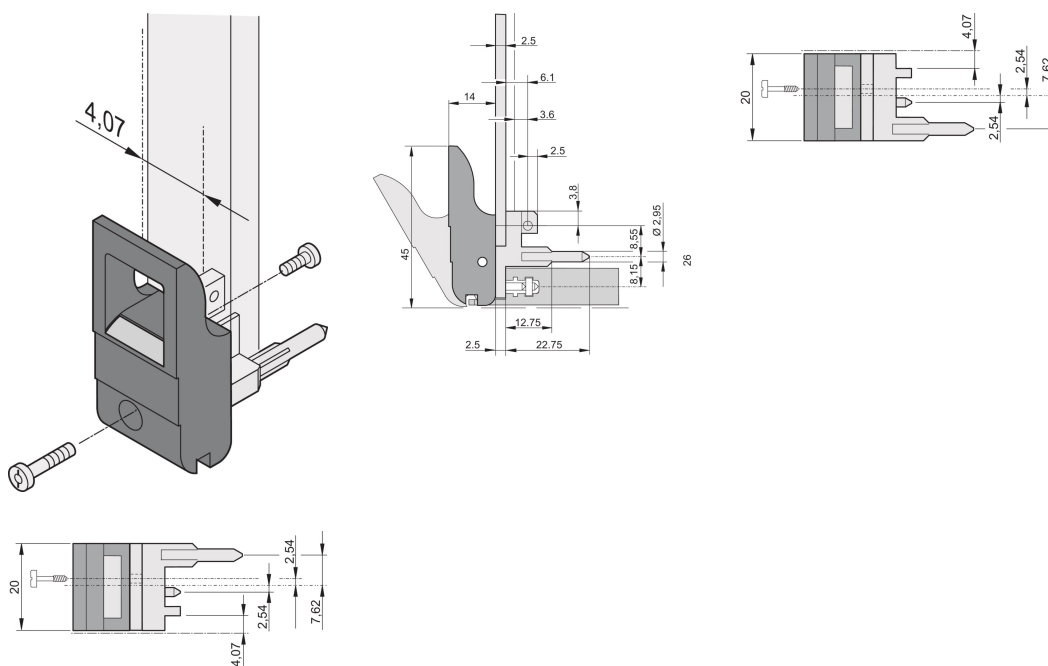

# Insertor/Extractor Handle Type IET, Black Lever, Grey Button, Top; 10 pieces

## KATALOGNUMMER

20817-654

The inserter/extractor handle, type IET in accordance with IEEE 1101.10. Two of these handles can overcome a single lever force of 700 N (per pair).

## FUNKTIONER

Suitable for insertion and extraction forces up to 700 N (per pair)

In accordance with IEEE 1101.10 and IEC 60297-3-102

A microswitch can be mounted

Højde (H): 44.65mm

Materiale: Polycarbonate; Zinc Alloy

Product Type: Handle

Type: Inserter/Extractor, Standard

Bredde (W): 19.8mm

Works With: Front Panels

Gross Weight: 0.231kg