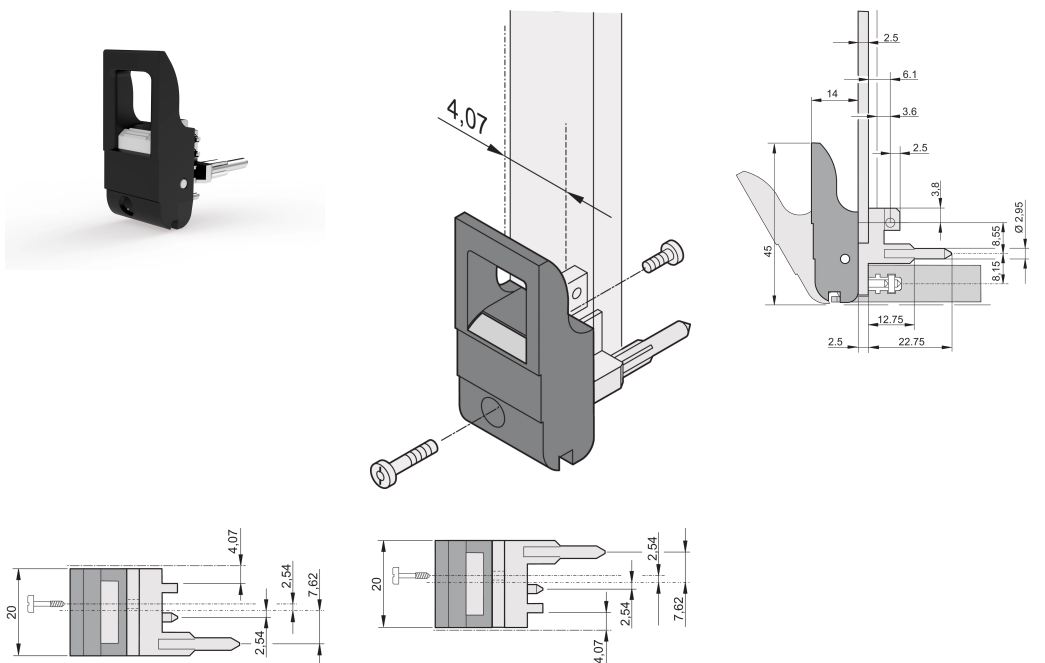

# Insertor/Extractor Handle Type IET, Black Lever, Grey Button, Bottom; 10 pieces

## KATALOGNUMMER

20817-652

The inserter/extractor handle, type IET in accordance with IEEE 1101.10. Two of these handles can overcome a single lever force of 700 N (per pair).

## FUNKTIONER

Suitable for insertion and extraction forces up to 700 N (per pair)

In accordance with IEEE 1101.10 and IEC 60297-3-102

A microswitch can be mounted

Højde (H): 44.65mm

Materiale: Polycarbonate; Zinc Alloy

Product Type: Handle

Type: Inserter/Extractor, Standard

Bredde (W): 19.8mm

Works With: Front Panels

Net Weight: 0.233kg