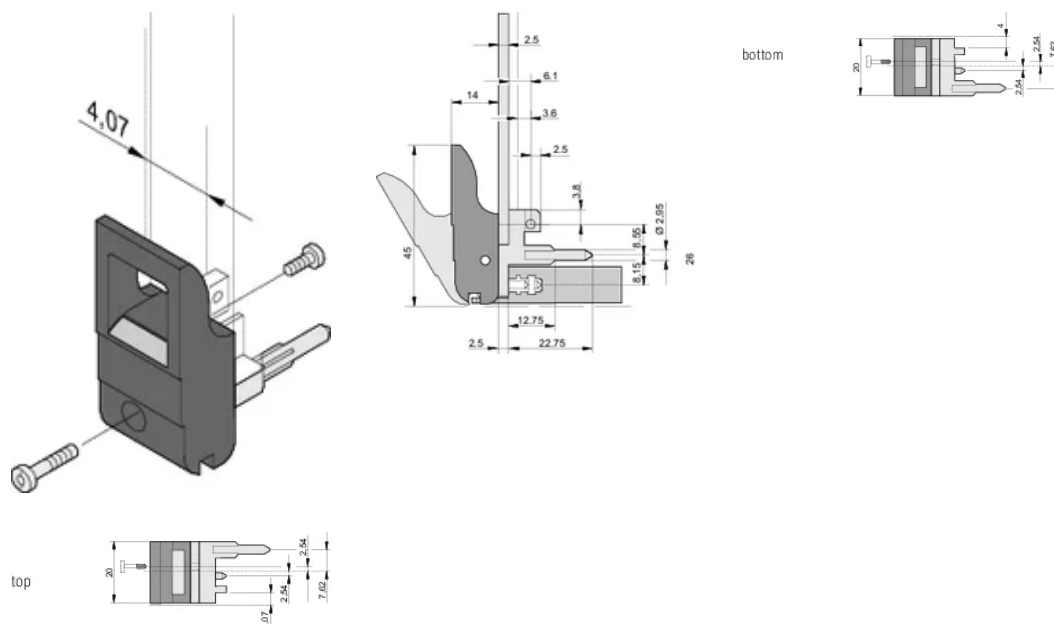

Højde (H): 44.65mm

Materiale: Polycarbonate; Zinc Alloy

Product Type: Handle

Type: Inserter/Extractor, Standard

Bredde (W): 19.8mm

Works With: Front Panels

Net Weight: 0.233kg

## DIAGRAMS