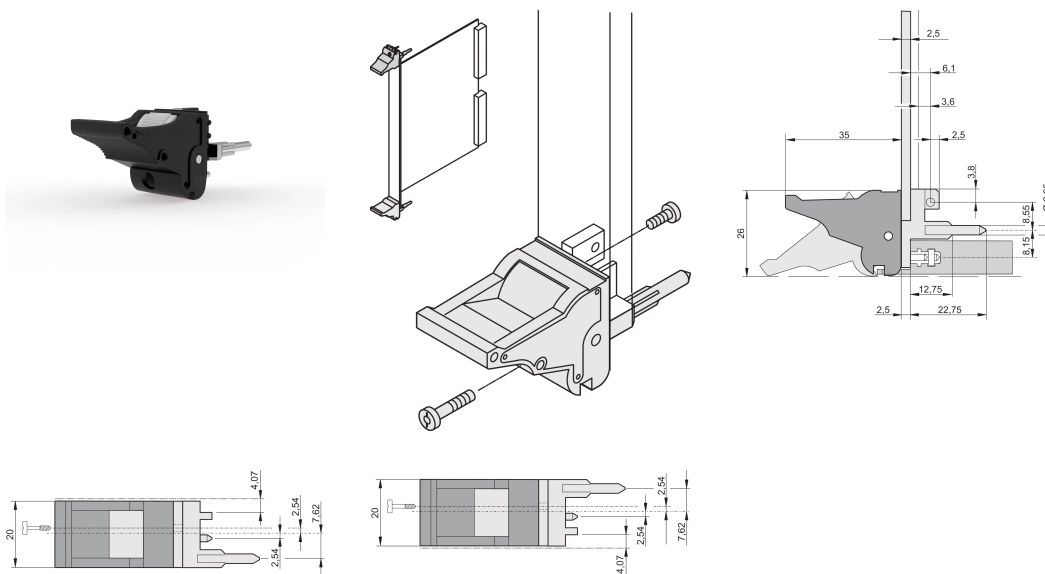

Insertor/Extractor Handle Type IEL, Black Lever, Grey Button, Bottom, 100 Pieces

KATALOGNUMMER

20817-613

The inserter/extractor handle, type IEL in accordance with IEEE 1101.10. Two of these handles can overcome a single lever force of 700N (per pair).

CERTIFICERINGER

FUNKTIONER

Suitable for insertion and extraction forces up to 700 N (per pair)

In accordance with IEEE 1101.10 and IEC 60297-3-102

A microswitch can be mounted

PRODUKTEGENSKABER

Pakke mængde: 100

Håndtagstype: IEL; Bottom Front; Top Rear I/O

Flammability Rating: UL@ 94V-0

Farve: Black

Complies With: EN 45545-2

Materiale: Polycarbonate; Zinc Alloy

Product Type: Handle

Type: Inserter/Extractor, Standard