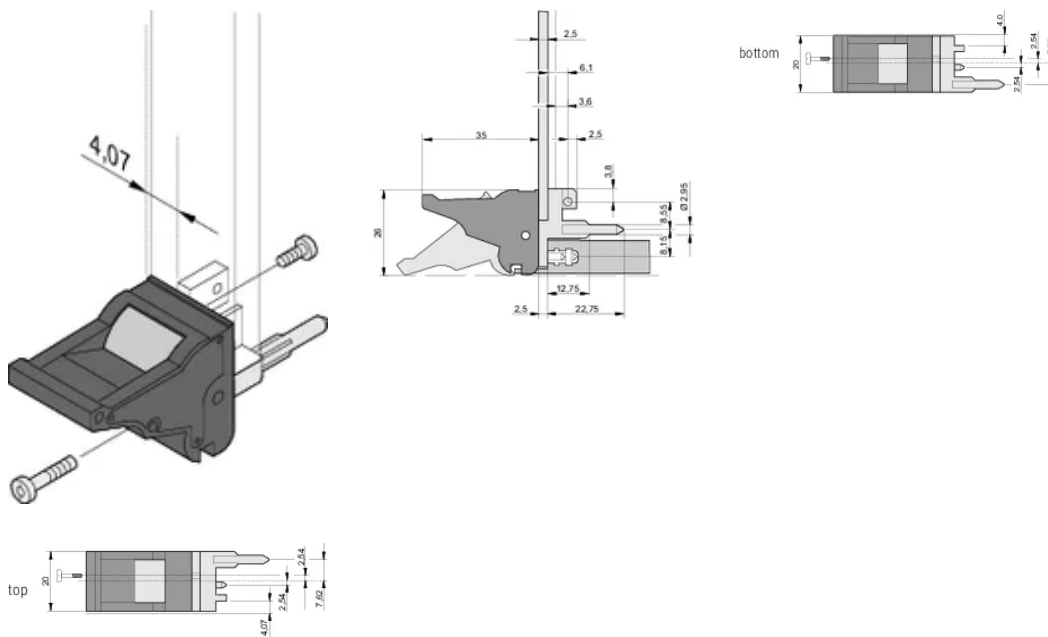

Håndtagstype: IEL; Bottom Front; Top Rear I/O

Flammability Rating: UL@ 94V-0

Farve: Black

Complies With: EN 45545-2

Materiale: Polycarbonate; Zinc Alloy

Product Type: Handle

Type: Inserter/Extractor, Standard

Works With: Front Panels

Net Weight: 0.365kg

YDERLIGERE PRODUKTOPLYSNINGER

Please order Coding pegs and Microswitch separately.

DIAGRAMS

ADVARSEL

nVent-produkter skal kun installeres og anvendes som angivet i nVents produktvejledninger og træningsmaterialer. Vejledninger er tilgængelige på www.nvent.com og hos din nVent kundeservicerepræsentant. Forkert installation, misbrug, fejlanvendelse eller anden unladelse af fuldt ud at følge nVents instruktioner og advarsler kan medføre funktionsfejl, materielle skader, alvorlige personskader eller død og/eller ugyldiggøre din garanti.