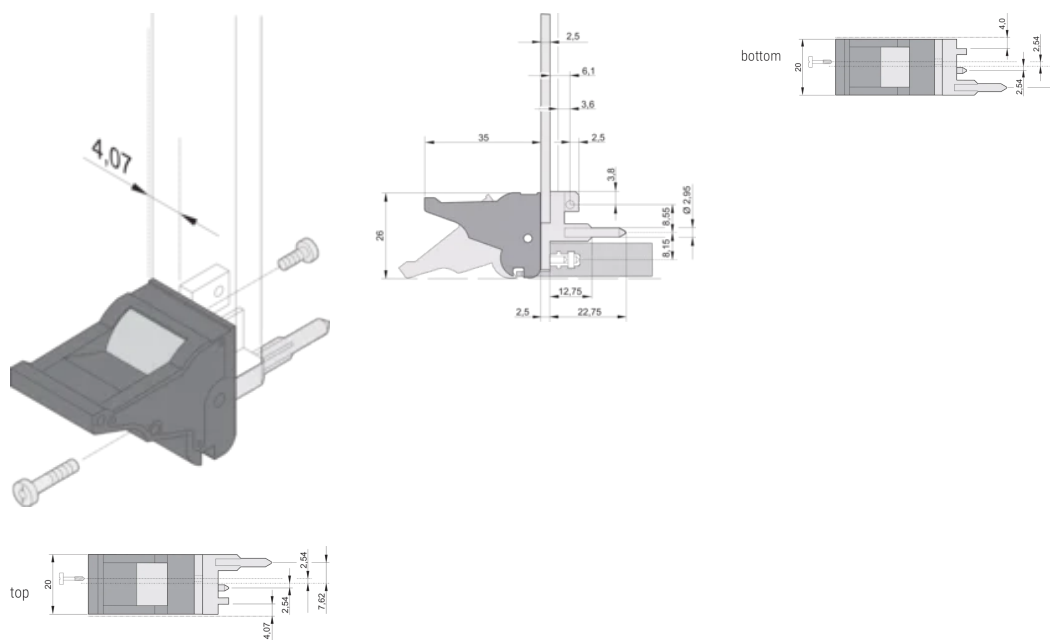

CERTIFICERINGER

FUNKTIONER

Suitable for insertion and extraction forces up to 700 N (per pair)

In accordance with IEEE 1101.10 and IEC 60297-3-102

A microswitch can be mounted

PRODUKTEGENSKABER

Pakke mængde: 10

Product Type: Handle

Type: Inserter/Extractor, Standard

Bredde (W): 19.8mm

Works With: Front Panels

Gross Weight: 0.246kg

YDERLIGERE PRODUKTOPLYSNINGER

Please order Coding pegs and Microswitch separately.

DIAGRAMS