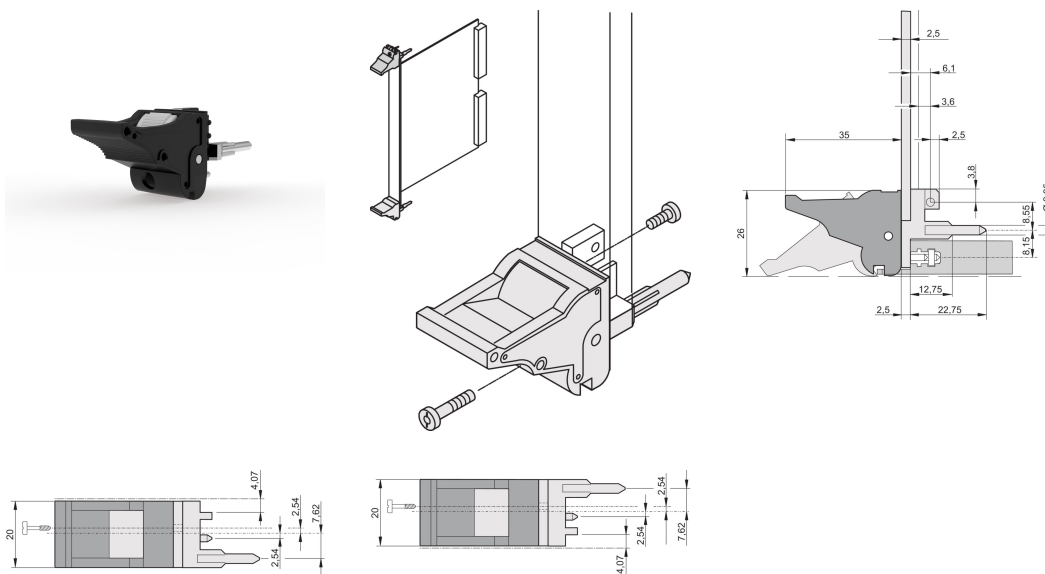

Insertor/Extractor Handle Type IEL, Black Lever, Grey Button, Bottom; 10 pieces

KATALOGNUMMER

20817-612

The inserter/extractor handle, type IEL in accordance with IEEE 1101.10. Two of these handles can overcome a single lever force of 700N (per pair).

CERTIFICERINGER

FUNKTIONER

Suitable for insertion and extraction forces up to 700 N (per pair)

In accordance with IEEE 1101.10 and IEC 60297-3-102

A microswitch can be mounted

PRODUKTEGENSKABER

Pakke mængde: 10

Håndtagstype: IEL; Bottom Front; Top Rear I/O

Flammability Rating: UL@ 94V-0

Farve: Jet Black

Farvekode: RAL 9005

Complies With: EN 45545-2

Dybde (D): 60.45mm

Højde (H): 25.5mm

Materiale: Polycarbonate; Zinc Alloy

Product Type: Handle

Type: Inserter/Extractor, Standard

Bredde (W): 19.8mm

Works With: Front Panels

Gross Weight: 0.246kg

YDERLIGERE PRODUKTOPLYSNINGER

Please order Coding pegs and Microswitch separately.

DIAGRAMS