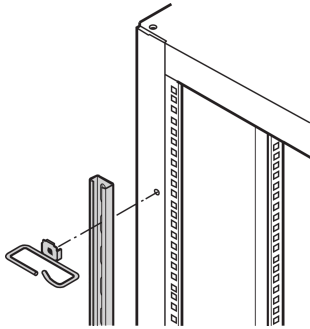

## KATALOGNUMMER

**20118-461**

For assembly to the vertical uprights on the right and left hand side of the 19" plane; especially suited for cable eyes.

## FUNKTIONER

For assembly to the vertical uprights on the right and left hand side of the 19" plane; especially suited for cable eyes