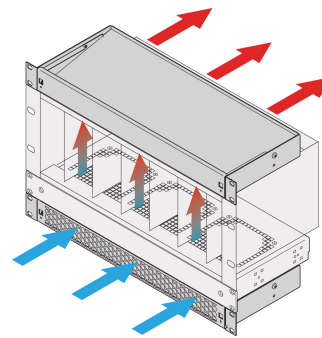

# 1 U Air Deflector for 19" Fan Tray, 6 Fans, Front Solid, 330 mm, RAL 9005

KATALOGNUMMER

10713-149

Air deflector with 1 U height to guide the air from front to top or from bottom to rear.

## FUNKTIONER

Assembly options: – One fan tray: cool air is drawn in from the front and guided upwards – Two fan trays: cool air is drawn in from the front, directed upwards and guided to the rear (see application diagram)

Optimised cooling together with 19" fan trays

Vertical buildup of heat is avoided via improved airflow

Optional filter mat, simple to swap during operation