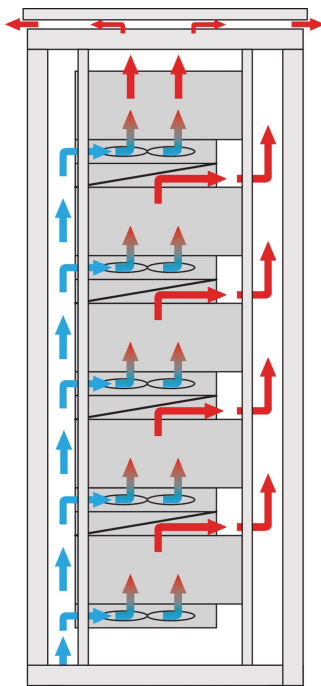

# 1 U Air Deflector for 19" Fan Tray, 6 Fans, Front Solid, 330 mm, RAL 9005

KATALOGNUMMER

10713-149

Air deflector with 1 U height to guide the air from front to top or from bottom to rear.

## FUNKTIONER

Assembly options: – One fan tray: cool air is drawn in from the front and guided upwards – Two fan trays: cool air is drawn in from the front, directed upwards and guided to the rear (see application diagram)

Optimised cooling together with 19" fan trays

Vertical buildup of heat is avoided via improved airflow

Optional filter mat, simple to swap during operation