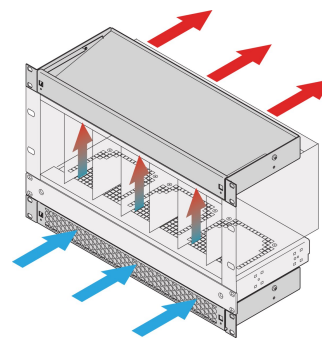

# 1 U Air Deflector for 19" Fan Tray, 3 Fans, Front Solid, 193 mm, RAL 9005

KATALOGNUMMER

10713-148

Air deflector with 1 U height to guide the air from front to top or from bottom to rear.

## FUNKTIONER

Assembly options: – One fan tray: cool air is drawn in from the front and guided upwards – Two fan trays: cool air is drawn in from the front, directed upwards and guided to the rear (see application diagram)

Optimised cooling together with 19" fan trays

Vertical buildup of heat is avoided via improved airflow

Optional filter mat, simple to swap during operation