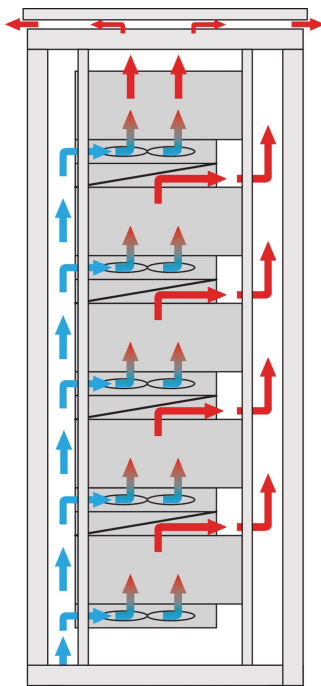

# 1 U Air Deflector for 19" Fan Tray, 3 Fans, Front Solid, 193 mm, RAL 9005

KATALOGNUMMER

10713-148

Air deflector with 1 U height to guide the air from front to top or from bottom to rear.

## FUNKTIONER

Assembly options: – One fan tray: cool air is drawn in from the front and guided upwards – Two fan trays: cool air is drawn in from the front, directed upwards and guided to the rear (see application diagram)

Optimised cooling together with 19" fan trays

Vertical buildup of heat is avoided via improved airflow

Optional filter mat, simple to swap during operation