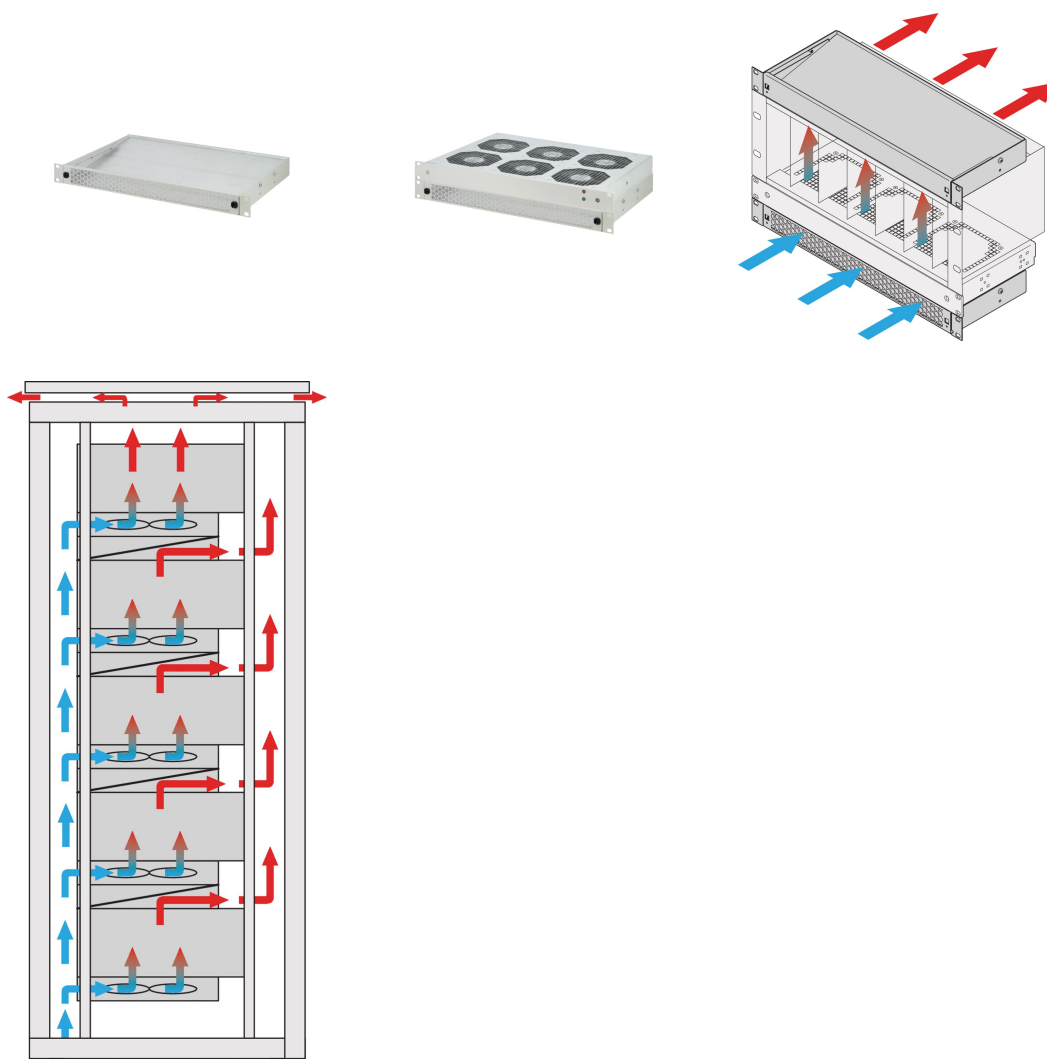

# 1 U Air Deflector for 19" Fan Tray, 6 Fans, Front Perforated, 330 mm, RAL 9006

KATALOGNUMMER

10713-145

Air deflector with 1 U height to guide the air from front to top or from bottom to rear.

## FUNKTIONER

Assembly options: – One fan tray: cool air is drawn in from the front and guided upwards – Two fan trays: cool air is drawn in from the front, directed upwards and guided to the rear (see application diagram)

Optimised cooling together with 19" fan trays

Vertical buildup of heat is avoided via improved airflow

Optional filter mat, simple to swap during operation