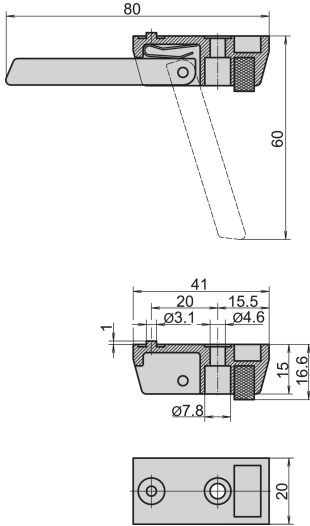

Die Cast Foot

The tip-up feet from aluminum die cast material enable mounting on the bottom plate of a case. Available with or without tip-up function. Color RAL 9006 White Aluminum.

CERTIFICERINGER

FUNKTIONER

Positioning of case is secured by anti-slip rubber inserts

Can be used instead of standard feet

Load-carrying capacity: 50 kg per foot, max case weight 40 kg

Mounting holes are provided in bottom cover of the cases