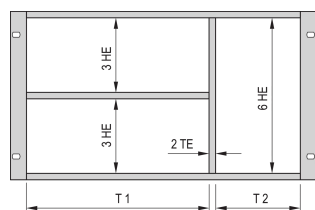

Combined Mounting Kit for Chassis

The combined mounting enable the option to split a 6 U high subrack or case in 2 x 3 U and 6 U sections. Different versions are available.

CERTIFICERINGER

FUNKTIONER

Designed to accept Euroboards (100 mm high) and double Euroboards (233.35 mm high)

Subdivision of the 6 U assembly area into: 2 x 3 U, 1 x 6 U

SPECIFIKATIONER

Rack Height:	6U
Type:	Combined
Produktfamilie:	EuropacPRO
Product Type:	Mounting Kit
Works With:	Subracks

Table 1/1

Katalognummer	Pakke mængde	Rack Width 1	Rack Width 2	Materiale
24562-440	1	40HP	42HP	Aluminium, Zinc Alloy
24562-442	1	42HP	40HP	Aluminium, Zinc Alloy
24562-484	1	84HP		Aluminium, Zinc Alloy
24562-420	1	20HP	62HP	Aluminium, Zinc Alloy
24562-463	1	63HP	19HP	Aluminium, Zinc Alloy