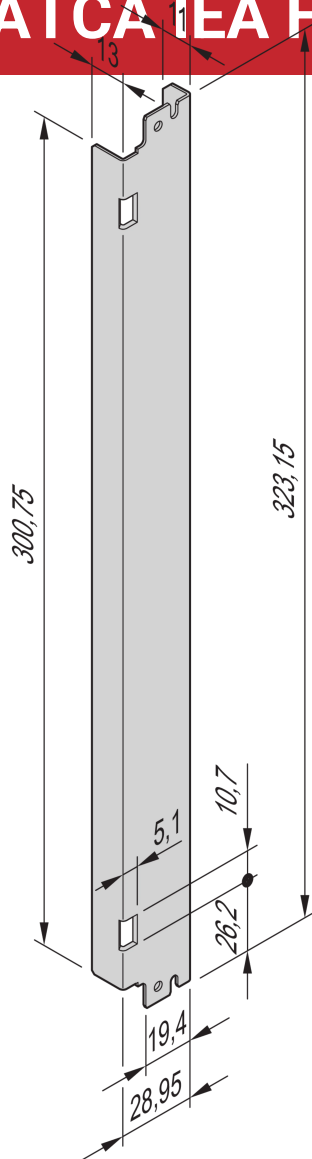

# ATCA IEA Handle Without Spring Loading

IEA handle plunger style or lever style kits.

CERTIFICERINGER

## FUNKTIONER

Innovative insertion/extraction mechanics

In accordance with PICMG 3.0 R2.0

For stainless steel and aluminium front panels

Ergonomic design

Secure locking

AdvancedTCA IEA plunger or lever style handle

## SPECIFIKATIONER

**Product Type:** Handle

**Materiale:** Stål

Table 1/1

Katalognummer	Type	Pakke mængde	Håndtagstype
20818-121	Top	10	Plunger
20818-124	Bottom	10	Lever
20818-122	Bottom	10	Plunger
20818-123	Top	10	Lever