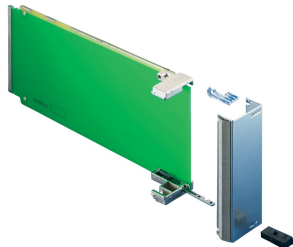

AMC Module With Pull Handle, AMC.0 R2.0

AdvancedMC Front Panel including handle mechanism and EMC gasket for AMC.0 Rev. 2.0 Modules.

CERTIFICERINGER

FUNKTIONER

In accordance with AMC.0 R2.0 specification

For installation in MicroTCA chassis or AdvancedMC carriers (e.g. conventional, cutaway and hybrid carriers)

SPECIFIKATIONER

- Produktfamilie:** AdvancedMC
Type: Filler Module
Product Type: System Module

Table 1/1

Katalognummer	Højde	Design Feature	Materiale	Finish	Pakke mængde
20849-127	73.8mm	Compact	Stainless Steel		1
20849-268	73.8mm	Mid-Size	Aluminium	Passivated	1
20849-269	148.8mm	Mid-Size	Aluminium	Passivated	1
20849-271	148.8mm	Full-Size	Aluminium	Passivated	1
20849-132	148.8mm	Full-Size	Stainless Steel		1
20849-128	73.8mm	Mid-Size	Stainless Steel		1

Katalognummer	Højde	Design Feature	Materiale	Finish	Pakke mængde
20849-131	148.8mm	Mid-Size	Stainless Steel		1
20849-129	73.8mm	Full-Size	Stainless Steel		1
20849-270	73.8mm	Full-Size	Aluminium	Passivated	1