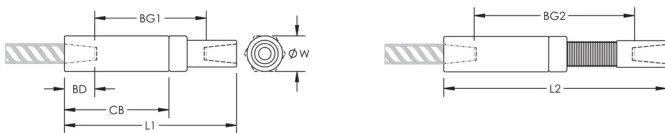

Length 1 (L1): 277 mm

Length 2 (L2): 357 mm

Bar Depth (BD): 53mm

Bar Gap 1 (BG1): 171mm

Bar Gap 2 (BG2): 251mm

Coupler Body (CB): 175mm

Unit Weight: 6.05 kg

Designed to Meet: AASHTO; ABNT NBR 8548:1984; ACI 318 Type 1 (125% Specified Yield); ACI 318 Type 2 (Specified Tensile); ACI 349; ACI 359; AS3600

Pakke mængde: 3

YDERLIGERE PRODUKTOPLYSNINGER

Bar dimensions and weights listed may vary by region. Coupler sizes not shown may be available by special order. Contact your nVent LENTON representative for more information.

DIAGRAMS

ADVARSEL

nVent-produkter skal kun installeres og anvendes som angivet i nVents produktvejledninger og træningsmaterialer. Vejledninger er tilgængelige på www.nvent.com og hos din nVent kundeservicerepræsentant. Forkert installation, misbrug, fejlanvendelse eller anden undladelse af fuldt ud at følge nVents instruktioner og advarsler kan medføre funktionsfejl, materielle skader, alvorlige personskader eller død og/eller ugyldiggøre din garanti.

North America

+1.800.753.9221

Option 1 – Customer Care

Option 2 – Technical

Support

Europe

Netherlands:

+31 800-0200135

France:

+33 800 901 793

Europe

Germany:

800 1890272

Other Countries:

+31 13 5835404

APAC

Shanghai:

+ 86 21 2412 1618/19

Sydney:

+61 2 9751 8500

Vores kraftfulde portefølje af mærker:

CADDY

ERICO

HOFFMAN

ILSCO

SCHROFF

TRACHTE