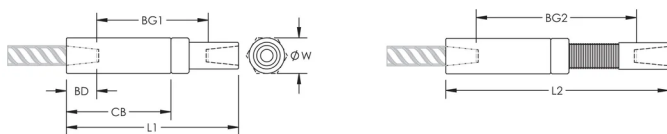

Diameter (Ø): 65 mm

Length 1 (L1): 271 mm

Length 2 (L2): 349 mm

Bar Depth (BD): 52mm

Bar Gap 1 (BG1): 167mm

Bar Gap 2 (BG2): 245mm

Coupler Body (CB): 172mm

Unit Weight: 5.01 kg

Designed to Meet: AASHTO;ABNT NBR 8548:1984;ACI 318 Type 1 (125% Specified Yield);ACI 318 Type 2 (Specified Tensile);ACI 349;ACI 359;AS3600

Pakke mængde: 4

YDERLIGERE PRODUKTOPLYSNINGER

Bar dimensions and weights listed may vary by region. Coupler sizes not shown may be available by special order. Contact your nVent LENTON representative for more information.

DIAGRAMS

ADVARSEL

---

nVent-produkter skal kun installeres og anvendes som angivet i nVents produktvejledninger og træningsmaterialer. Vejledninger er tilgængelige på www.nvent.com og hos din nVent kundeservicerepræsentant. Forkert installation, misbrug, fejlanvendelse eller anden unkladelse af fuldt ud at følge nVents instruktioner og advarsler kan medføre funktionsfejl, materielle skader, alvorlige personskader eller død og/eller ugyldiggøre din garanti.