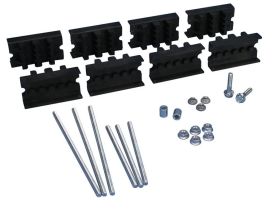

# CABS Module Kit with Neutral

## FUNKTIONER

Modules provide flexibility to select distance between phases and supports

Installs quickly and easily

Halogen free insulators

RoHS compliant

CABS4-5TN-MOD	549340	1 - 4	30 - 125 mm	5 mm	39mm	75 mm
CABS2-10TN-MOD	549350	1 - 2	30 - 120 mm	10 mm	39mm	75 mm
CABS3-10TN-MOD	549360	1 - 3	30 - 120 mm	10 mm	39mm	100 mm

Table 2/2

Katalognummer	Artikelnummer	Unit Weight
CABS4-5TN-MOD	549340	0.5 kg
CABS2-10TN-MOD	549350	0.48 kg
CABS3-10TN-MOD	549360	0.58 kg