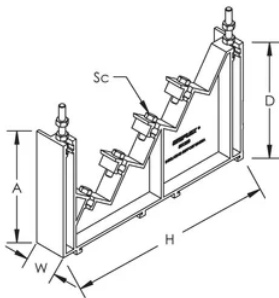

Table 2/3

Katalognummer	Artikelnummer	Complies With	Flammability Rating	Busbar Width	Busbar Thickness	Dybde (D)
BS-400A	551250	IEC® 60439.1, IEC® 61439.1, IEC® 60695-2-11 (Glow Wire Test 960 °C)	UL® 94V-0	15 - 32 mm	5 - 10 mm	128mm

Table 3/3

Katalognummer	Artikelnummer	Height (H)	Width (W)	A	Screw Diameter (Sc)	Unit Weight
BS-400A	551250	230 mm	34 mm	123 mm	6	0.22 kg

YDERLIGERE PRODUKTOPLYSNINGER

Must be used with copper busbars.

DIAGRAMS

ADVARSEL

nVent-produkter skal kun installeres og anvendes som angivet i nVents produktvejledninger og træningsmaterialer. Vejledninger er tilgængelige på www.nvent.com og hos din nVent kundeservicerepræsentant. Forkert installation, misbrug, fejlanvendelse eller anden unkladelse af fuldt ud at følge nVents instruktioner og advarsler kan medføre funktionsfejl, materielle skader, alvorlige personskader eller død og/eller ugyldiggøre din garanti.