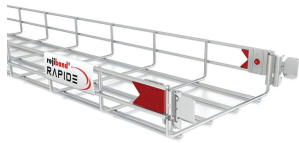

PEMSA Wire Basket Tray Rapide

Data Solutions

The PEMSA Wire Basket Tray is the backbone of PEMSA Wire Basket Tray System. Highly engineered features help ensure a secure installation that complies with industry codes and standards for high-performance cables. Clever design allows the installer to maximize field efficiency with the Rejiband Rapide Integrated Splice.

CERTIFICERINGER

FUNKTIONER

Provides optimal support for high-performance low voltage and data cables

Innovative Rejiband Rapide installation system

IEC 61537 load rating and earthing compliant

Responsive design and layout services, including seismic