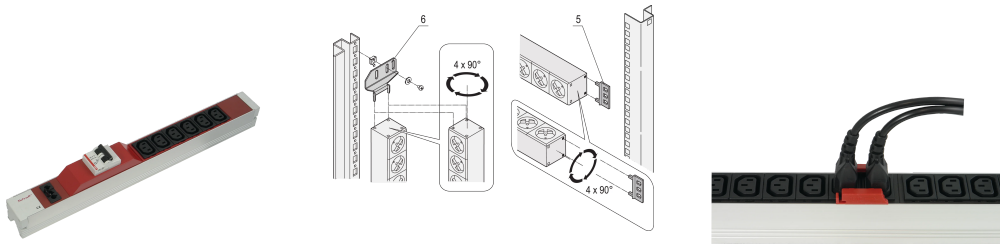

Socket Strip, IEC C13, With Wieland® Input, C13, 6 Sockets, 19", Red, With Overcurrent Protection

Data Solutions

KATALOGNUMMER

60110-351

Modular, compact PDU with many function elements. Using a 1 U by 1 U aluminum chassis the PDU can easily be integrated in a rack. The Wieland connector allows easy combination with different power input cords.

CERTIFICERINGER

FUNKTIONER

Input via Wieland® GST 18 plug

Installation height 1 U

In accordance with IEC 60320

Horizontal or vertical mounting

Output via IEC 60320 C-13 sockets

Socket strips can be rotated through all four directions (in 90° increments) during fitting

PRODUKTEGENSKABER

Stiktype: IEC C13

Socket Quantity: 6

Switched Outlets: No

Spænding AC: 230V

Function: Overcurrent Protection

Pakke mængde: 1

Farve: Red

Dybde: 44mm

Finish: Anodized

Length: 438.5mm

Materiale: Aluminium; Polyamide

Product Type: Socket Strip

Net Weight: 0.9kg

YDERLIGERE PRODUKTOPLYSNINGER

Please order mounting bracket for vertical mounting separately.