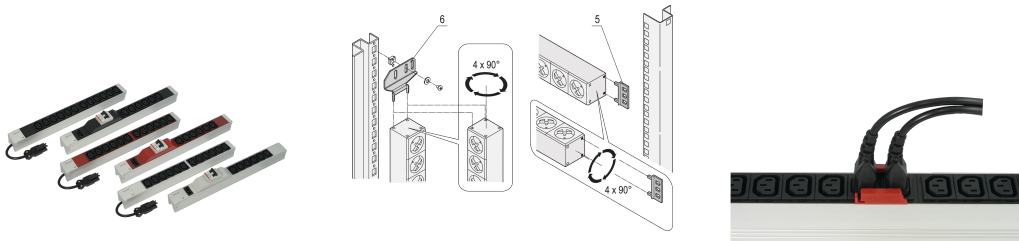

# Socket Strip, IEC C13, With Wieland® Input, C13, 6 Sockets, 19", Black, With Overcurrent Protection

### KATALOGNUMMER

60110-350

Modular, compact PDU with many function elements. Using a 1 U by 1 U aluminum chassis the PDU can easily be integrated in a rack. The Wieland connector allows easy combination with different power input cords.

## FUNKTIONER

---

Input via Wieland® GST 18 plug

Installation height 1 U

In accordance with IEC 60320

Horizontal or vertical mounting

Output via IEC 60320 C-13 sockets

Socket strips can be rotated through all four directions (in 90° increments) during fitting

## PRODUKTEGENSKABER

---

Stiktype: IEC C13

Socket Quantity: 6

Switched Outlets: No

Spænding AC: 230V

Function: Overcurrent Protection

Pakke mængde: 1