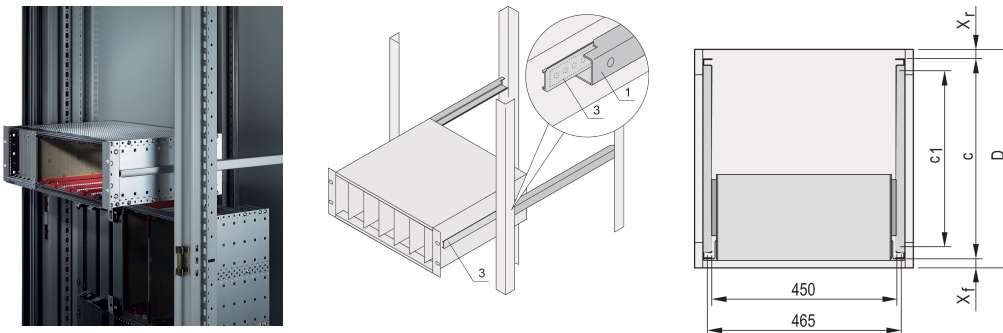

# Telescopic Slides C-Profile for Cabinet for Fitting Eurorack, 900 mm

### KATALOGNUMMER

24562-452

Telescopic slides with guiding profile for fitting in cabinets with 25 kg load capacity.

### FUNKTIONER

For mounting 84 HP wide subracks in the 19" plane

Loading capacity: 25 kg per pair

The guiding profile (1) is matched to the fixing dimension in the cabinet (it is bolted to the 19" profile of the cabinet); the adaptor Rail (3) is matched to the depth and fixing dimension on the subrack (it is inserted into the guiding profile like a telescopic slide)

### PRODUKTEGENSKABER

Produktfamilie: Eurorack

Dybde: 900mm

Pakke mængde: 2

Finish: Anodized

Materiale: Aluminium

Product Type: Telescopic Slide

Type: C Profile