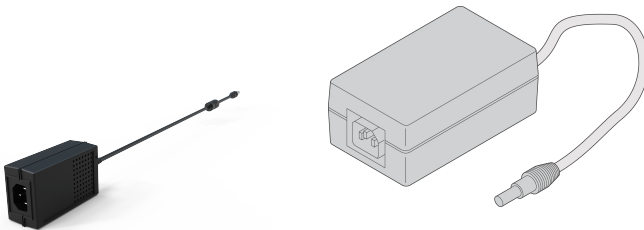

Power Supply for Electronic Lock

Data Solutions

KATALOGNUMMER

23130-515

External power supply for electronic handles.

CERTIFICERINGER

FUNKTIONER

Power adapter to supply lever handle (MLR 3000, MLR1000) and gateway

PRODUKTEGENSKABER

Product Type: AC/DC Power Supply

Produktfamilie: Varistar CP

Type: Power Supply

Works With: MLR Electronic Lock; Varistar CP

Net Weight: 0.289kg

Pakke mængde: 1

ADVARSEL