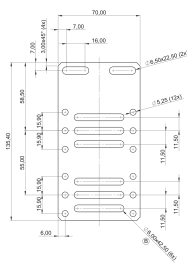

PDU Mounting Bracket for Mounting of Two Socket Strips Side by Side

Data Solutions

KATALOGNUMMER

23130-010

Assembly kits for PDUs. Allows easy integration of PDUs in a rack.

CERTIFICERINGER

FUNKTIONER

Easy assembly of basic and RackPower PDUs

PRODUKTEGENSKABER

Type: Intelligent PDU; Double

Pakke mængde: 2

Finish: Struktur Pulvermaling

Materiale: Stål

Product Type: Bracket

Gross Weight: 0.364kg

ADVARSEL