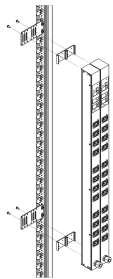

PDU Mounting Bracket for Mounting of Two Socket Strips Side by Side

Data Solutions

KATALOGNUMMER

23130-010

Assembly kits for PDUs. Allows easy integration of PDUs in a rack.

CERTIFICERINGER

FUNKTIONER

Easy assembly of basic and RackPower PDUs

PRODUKTEGENSKABER

Type: Intelligent PDU; Double

Pakke mængde: 2

Finish: Struktur Pulvermaling

Materiale: Stål

Product Type: Bracket

Gross Weight: 0.364kg

ADVARSEL