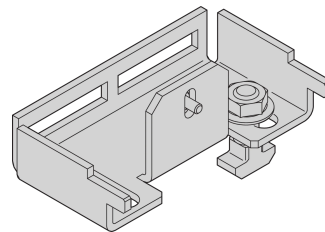

# Aisle Containment Top Cover With Safety Glass, 1200W 800D

### KATALOGNUMMER

21130-589

Top cover in different depths to setup a aisle containment closing.

### FUNKTIONER

Top covers to provide top cover for 2 cabinet rows

Suitable for an aisle width of 1200 mm

A top cover profile can raise the aisle height by 84 mm; please order separately

Top cover can be removed from inside (allows access to lighting and facilitates maintenance works)

## PRODUKTEGENSKABER

---

Type: Aisle Top Cover

Bredde: 800mm

Dybde: 1200mm

Materiale: Stål; Glass

Pakke mængde: 1

Farve: Black Grey