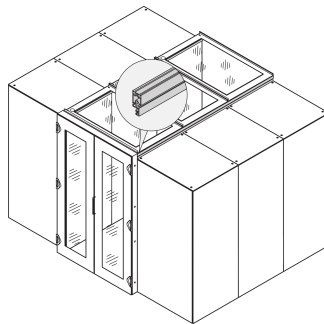

# Aisle Containment Top Cover With Safety Glass, 1200W 800D

### KATALOGNUMMER

21130-589

Top cover in different depths to setup a aisle containment closing.

### FUNKTIONER

Top covers to provide top cover for 2 cabinet rows

Suitable for an aisle width of 1200 mm

A top cover profile can raise the aisle height by 84 mm; please order separately

Top cover can be removed from inside (allows access to lighting and facilitates maintenance works)

## PRODUKTEGENSKABER

---

Type: Aisle Top Cover

Bredde: 800mm

Dybde: 1200mm

Materiale: Stål; Glass

Pakke mængde: 1

Farve: Black Grey