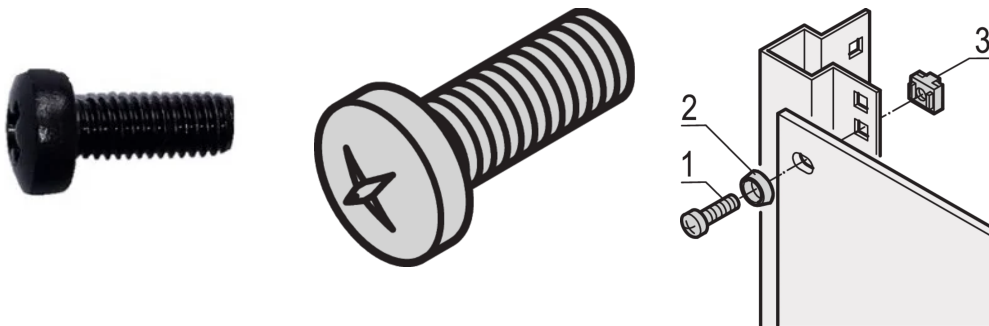

Panhead Screw, Phillips, M6 x 16, Steel Zinc-Plated, Black, 100 Pieces

Data Solutions

KATALOGNUMMER

21100-650

Panhead Screw, Pozidrive.

CERTIFICERINGER

FUNKTIONER

Panhead screw, pozidrive

PRODUKTEGENSKABER

Diameter: 6mm

Length: 16mm

Finish: Forzinket Stål

Pakke mængde: 100

Thread Size: M6

Materiale: Stål