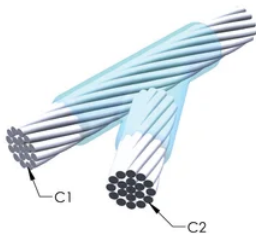

Split Crucible: No

Wear Plates: No

Mold Only: No

Welding Material: 90 or 90PLUSF20, Sold Separately

Handle Clamp: L160, Sold Separately

Frame: Not Required

Price Key: C

Ease of Use: Easy

YDERLIGERE PRODUKTOPLYSNINGER

For applications such as computer room, tunnel or other low-ventilation areas, specify a smokeless nVent ERICO Cadweld Exolon mold. Add an XL prefix to the standard mold part number when ordering (for example, a TAC2Q2Q becomes XLTAC2Q2Q). Similarly, nVent ERICO Cadweld Exolon welding material is also designated by the XL prefix (for example, 150 becomes XL150).

A gap between conductors may be required. See mold tag for more information.

XX-X-XX-XX-L-M-W		
XX	Mold Family	
X	Price Key	
XX	Conductor Code 1	
XX	Conductor Code 2	
L*	Split Crucible	Crucible section is split on molds designed with horizontal opening for easier cleaning
M*	Mold Only	
W*	Wear Plates	Reduce mechanical abrasion of molds at cable entry points

* Empty if none

DIAGRAMS

ADVARSEL

nVent-produkter skal kun installeres og anvendes som angivet i nVents produktvejledninger og træningsmaterialer. Vejledninger er tilgængelige på www.nvent.com og hos din nVent kundeservicerepræsentant. Forkert installation, misbrug,