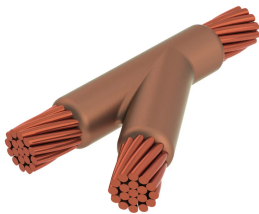

Cable to Cable, YR, 4/0 Concentric, 13.4 mm Conductor 1 OD, #2 Solid, 6.5 mm Conductor 2 OD

Data Solutions

KATALOGNUMMER

YRC2Q1TLH

nVent ERICO Cadweld graphite molds are designed and engineered for thousands of connection styles and conductor combinations.

FUNKTIONER

Forms a permanent, low resistance connection

Provides a molecular bond

nVent ERICO Cadweld Exothermic Connections are rated with the same current capacity as the conductor

Portable installation equipment with no external source of power required

Installers can be easily trained to make nVent ERICO Cadweld Exothermic Connections

Connections can be visually inspected

PRODUKTEGENSKABER

Mold Family: YR Mold Family

Conductor 1: 4/0 Concentric

Conductor 1 Outer Diameter, Nominal: 13.41mm

Conductor 2: #2 Solid

Conductor 2 Outer Diameter, Nominal: 6.53mm

Mold Split: Horizontal

Split Crucible: No

Wear Plates: No

Mold Only: No

Welding Material: 115 or 115PLUSF20, Sold Separately

Handle Clamp: L160, Sold Separately