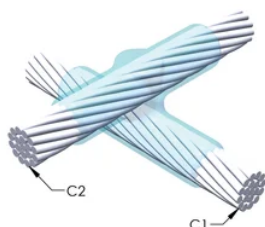

Mold Split: Horizontal

Split Crucible: No

Wear Plates: No

Mold Only: No

Welding Material: 500 or 500PLUSF20, Sold Separately

Handle Clamp: L159, Sold Separately

Price Key: Z

Ease of Use: Preferred

YDERLIGERE PRODUKTOPLYSNINGER

For applications such as computer room, tunnel or other low-ventilation areas, specify a smokeless nVent ERICO Cadweld Exolon mold. Add an XL prefix to the standard mold part number when ordering (for example, a TAC2Q2Q becomes XLTAC2Q2Q). Similarly, nVent ERICO Cadweld Exolon welding material is also designated by the XL prefix (for example, 150 becomes XL150).

A gap between conductors may be required. See mold tag for more information.

XX-X-XX-XX-L-M-W		
XX	Mold Family	
X	Price Key	
XX	Conductor Code 1	
XX	Conductor Code 2	
L*	Split Crucible	Crucible section is split on molds designed with horizontal opening for easier cleaning
M*	Mold Only	
W*	Wear Plates	Reduce mechanical abrasion of molds at cable entry points

* Empty if none

DIAGRAMS

ADVARSEL

nVent-produkter skal kun installeres og anvendes som angivet i nVents produktvejledninger og træningsmaterialer. Vejledninger er tilgængelige på www.nvent.com og hos din nVent kundeservicerepræsentant. Forkert installation, misbrug,