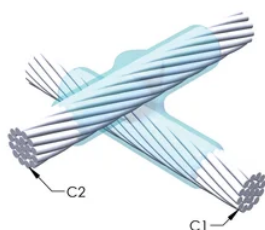

Split Crucible: No

Wear Plates: No

Mold Only: No

Welding Material: 500 or 500PLUSF20, Sold Separately

Handle Clamp: Not Required

Frame: Attached

Price Key: V

Ease of Use: Preferred

YDERLIGERE PRODUKTOPLYSNINGER

For applications such as computer room, tunnel or other low-ventilation areas, specify a smokeless nVent ERICO Cadweld Exolon mold. Add an XL prefix to the standard mold part number when ordering (for example, a TAC2Q2Q becomes XLTAC2Q2Q). Similarly, nVent ERICO Cadweld Exolon welding material is also designated by the XL prefix (for example, 150 becomes XL150).

A gap between conductors may be required. See mold tag for more information.

XX-X-XX-XX-L-M-W		
XX	Mold Family	
X	Price Key	
XX	Conductor Code 1	
XX	Conductor Code 2	
L*	Split Crucible	Crucible section is split on molds designed with horizontal opening for easier cleaning
M*	Mold Only	
W*	Wear Plates	Reduce mechanical abrasion of molds at cable entry points

* Empty if none

DIAGRAMS

ADVARSEL

nVent-produkter skal kun installeres og anvendes som angivet i nVents produktvejledninger og træningsmaterialer. Vejledninger er tilgængelige på www.nvent.com og hos din nVent kundeservicerepræsentant. Forkert installation, misbrug, fejlanvendelse eller anden unladelse af fuldt ud at følge nVents instruktioner og advarsler kan medføre funktionsfejl, materielle skader, alvorlige personskader eller død og/eller ugyldiggøre din garanti.