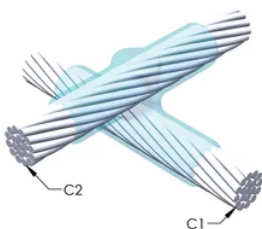

Split Crucible: No

Wear Plates: No

Mold Only: No

Welding Material: 200 x 2 or 400PLUSF20, Sold Separately

Frame: Attached

Price Key: V

Ease of Use: Preferred

YDERLIGERE PRODUKTOPLYSNINGER

For applications such as computer room, tunnel or other low-ventilation areas, specify a smokeless nVent ERICO Cadweld Exolon mold. Add an XL prefix to the standard mold part number when ordering (for example, a TAC2Q2Q becomes XLTAC2Q2Q). Similarly, nVent ERICO Cadweld Exolon welding material is also designated by the XL prefix (for example, 150 becomes XL150).

A gap between conductors may be required. See mold tag for more information.

XX-X-XX-XX-L-M-W		
XX	Mold Family	
X	Price Key	
XX	Conductor Code 1	
XX	Conductor Code 2	
L*	Split Crucible	Crucible section is split on molds designed with horizontal opening for easier cleaning
M*	Mold Only	
W*	Wear Plates	Reduce mechanical abrasion of molds at cable entry points

* Empty if none

DIAGRAMS

ADVARSEL

nVent-produkter skal kun installeres og anvendes som angivet i nVents produktvejledninger og træningsmaterialer. Vejledninger er tilgængelige på www.nvent.com og hos din nVent kundeservicerepræsentant. Forkert installation, misbrug, fejlanvendelse eller anden undladelse af fuldt ud at følge nVents instruktioner og advarsler kan medføre funktionsfejl, materielle skader, alvorlige personskader eller død og/eller ugyldiggøre din garanti.