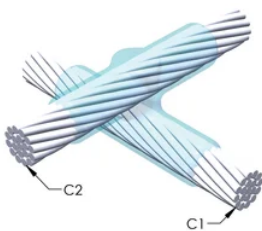

Conductor 1: 4/0 Concentric

Conductor 1 Outer Diameter, Nominal: 13.41mm

Conductor 2: 4/0 Concentric

Conductor 2 Outer Diameter, Nominal: 13.41mm

Mold Split: Horizontal

Split Crucible: No

Wear Plates: No

Mold Only: No

Welding Material: 250 or 250PLUSF20, Sold Separately

Handle Clamp: L160, Sold Separately

Price Key: Q

Ease of Use: Preferred

YDERLIGERE PRODUKTOPLYSNINGER

For applications such as computer room, tunnel or other low-ventilation areas, specify a smokeless nVent ERICO Cadweld Exolon mold. Add an XL prefix to the standard mold part number when ordering (for example, a TAC2Q2Q becomes XLTAC2Q2Q). Similarly, nVent ERICO Cadweld Exolon welding material is also designated by the XL prefix (for example, 150 becomes XL150).

A gap between conductors may be required. See mold tag for more information.

XX-X-XX-XX-L-M-W		
XX	Mold Family	
X	Price Key	
XX	Conductor Code 1	
XX	Conductor Code 2	
L*	Split Crucible	Crucible section is split on molds designed with horizontal opening for easier cleaning
M*	Mold Only	
W*	Wear Plates	Reduce mechanical abrasion of molds at cable entry points

* Empty if none

DIAGRAMS