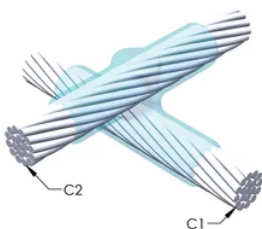

Split Crucible: No

Wear Plates: No

Mold Only: No

Welding Material: 500 x 2, Sold Separately

Frame: Attached

Price Key: K

Ease of Use: Preferred

YDERLIGERE PRODUKTOPLYSNINGER

For applications such as computer room, tunnel or other low-ventilation areas, specify a smokeless nVent ERICO Cadweld Exolon mold. Add an XL prefix to the standard mold part number when ordering (for example, a TAC2Q2Q becomes XLTAC2Q2Q). Similarly, nVent ERICO Cadweld Exolon welding material is also designated by the XL prefix (for example, 150 becomes XL150).

A gap between conductors may be required. See mold tag for more information.

XX-X-XX-XX-L-M-W		
XX	Mold Family	
X	Price Key	
XX	Conductor Code 1	
XX	Conductor Code 2	
L*	Split Crucible	Crucible section is split on molds designed with horizontal opening for easier cleaning
M*	Mold Only	
W*	Wear Plates	Reduce mechanical abrasion of molds at cable entry points

* Empty if none

DIAGRAMS

ADVARSEL

nVent-produkter skal kun installeres og anvendes som angivet i nVents produktvejledninger og træningsmaterialer. Vejledninger er tilgængelige på www.nvent.com og hos din nVent kundeservicerepræsentant. Forkert installation, misbrug, fejlanvendelse eller anden undladelse af fuldt ud at følge nVents instruktioner og advarsler kan medføre funktionsfejl, materielle skader, alvorlige personskader eller død og/eller ugyldiggøre din garanti.