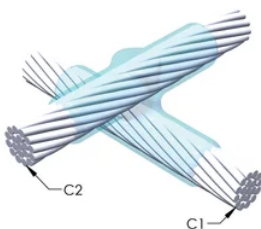

Split Crucible: No

Wear Plates: No

Mold Only: No

Welding Material: 500 x 2, Sold Separately

Frame: Attached

Price Key: K

Ease of Use: Preferred

YDERLIGERE PRODUKTOPLYSNINGER

For applications such as computer room, tunnel or other low-ventilation areas, specify a smokeless nVent ERICO Cadweld Exolon mold. Add an XL prefix to the standard mold part number when ordering (for example, a TAC2Q2Q becomes XLTAC2Q2Q). Similarly, nVent ERICO Cadweld Exolon welding material is also designated by the XL prefix (for example, 150 becomes XL150).

A gap between conductors may be required. See mold tag for more information.

XX-X-XX-XX-L-M-W		
XX	Mold Family	
X	Price Key	
XX	Conductor Code 1	
XX	Conductor Code 2	
L*	Split Crucible	Crucible section is split on molds designed with horizontal opening for easier cleaning
M*	Mold Only	
W*	Wear Plates	Reduce mechanical abrasion of molds at cable entry points

* Empty if none

DIAGRAMS

ADVARSEL

nVent-produkter skal kun installeres og anvendes som angivet i nVents produktvejledninger og træningsmaterialer. Vejledninger er tilgængelige på www.nvent.com og hos din nVent kundeservicerepræsentant. Forkert installation, misbrug, fejlanvendelse eller anden undladelse af fuldt ud at følge nVents instruktioner og advarsler kan medføre funktionsfejl, materielle skader, alvorlige personskader eller død og/eller ugyldiggøre din garanti.