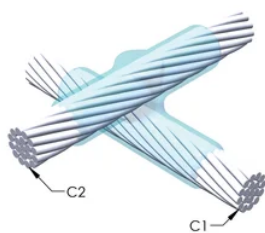

ADVARSEL

---

nVent-produkter skal kun installeres og anvendes som angivet i nVents produktvejledninger og træningsmaterialer. Vejledninger er tilgængelige på www.nvent.com og hos din nVent kundeservicerepræsentant. Forkert installation, misbrug, fejlanvendelse eller anden undladelse af fuldt ud at følge nVents instruktioner og advarsler kan medføre funktionsfejl, materielle skader, alvorlige personskader eller død og/eller ugyldiggøre din garanti.

Vores kraftfulde portefølje af mærker:

CADDY ERICO HOFFMAN ILSCO SCHROFF TRACHTE