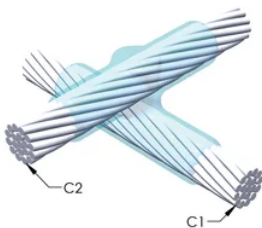

Conductor 1 Outer Diameter, Nominal: 5.18mm

Conductor 2: #4 Solid

Conductor 2 Outer Diameter, Nominal: 5.18mm

Mold Split: Horizontal

Split Crucible: No

Wear Plates: No

Mold Only: No

Welding Material: 65 or 65PLUSF20, Sold Separately

Handle Clamp: L160, Sold Separately

Price Key: C

Ease of Use: Preferred

YDERLIGERE PRODUKTOPLYSNINGER

For applications such as computer room, tunnel or other low-ventilation areas, specify a smokeless nVent ERICO Cadweld Exolon mold. Add an XL prefix to the standard mold part number when ordering (for example, a TAC2Q2Q becomes XLTAC2Q2Q). Similarly, nVent ERICO Cadweld Exolon welding material is also designated by the XL prefix (for example, 150 becomes XL150).

A gap between conductors may be required. See mold tag for more information.

XX-X-XX-XX-L-M-W		
XX	Mold Family	
X	Price Key	
XX	Conductor Code 1	
XX	Conductor Code 2	
L*	Split Crucible	Crucible section is split on molds designed with horizontal opening for easier cleaning
M*	Mold Only	
W*	Wear Plates	Reduce mechanical abrasion of molds at cable entry points

* Empty if none

DIAGRAMS