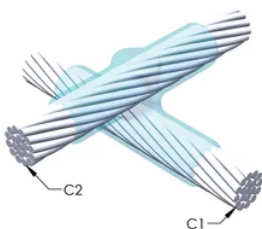

Split Crucible: No

Wear Plates: No

Mold Only: No

Welding Material: 200 x 3 or 600PLUSF20, Sold Separately

Handle Clamp: L164, Sold Separately

Price Key: 4

Ease of Use: Preferred

YDERLIGERE PRODUKTOPLYSNINGER

For applications such as computer room, tunnel or other low-ventilation areas, specify a smokeless nVent ERICO Cadweld Exolon mold. Add an XL prefix to the standard mold part number when ordering (for example, a TAC2Q2Q becomes XLTAC2Q2Q). Similarly, nVent ERICO Cadweld Exolon welding material is also designated by the XL prefix (for example, 150 becomes XL150).

A gap between conductors may be required. See mold tag for more information.

XX-X-XX-XX-L-M-W		
XX	Mold Family	
X	Price Key	
XX	Conductor Code 1	
XX	Conductor Code 2	
L*	Split Crucible	Crucible section is split on molds designed with horizontal opening for easier cleaning
M*	Mold Only	
W*	Wear Plates	Reduce mechanical abrasion of molds at cable entry points

* Empty if none

DIAGRAMS

ADVARSEL

nVent-produkter skal kun installeres og anvendes som angivet i nVents produktvejledninger og træningsmaterialer. Vejledninger er tilgængelige på www.nvent.com og hos din nVent kundeservicerepræsentant. Forkert installation, misbrug, fejlanvendelse eller anden undladelse af fuldt ud at følge nVents instruktioner og advarsler kan medføre funktionsfejl, materielle skader, alvorlige personskader eller død og/eller ugyldiggøre din garanti.