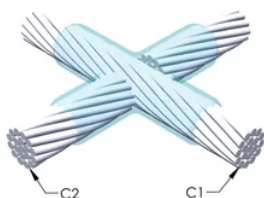

Split Crucible: No

Wear Plates: No

Mold Only: No

Welding Material: 500 or 500PLUSF20, Sold Separately

Handle Clamp: L159, Sold Separately

Price Key: D

Ease of Use: Preferred

YDERLIGERE PRODUKTOPLYSNINGER

For applications such as computer room, tunnel or other low-ventilation areas, specify a smokeless nVent ERICO Cadweld Exolon mold. Add an XL prefix to the standard mold part number when ordering (for example, a TAC2Q2Q becomes XLTAC2Q2Q). Similarly, nVent ERICO Cadweld Exolon welding material is also designated by the XL prefix (for example, 150 becomes XL150).

A gap between conductors may be required. See mold tag for more information.

XX-X-XX-XX-L-M-W		
XX	Mold Family	
X	Price Key	
XX	Conductor Code 1	
XX	Conductor Code 2	
L*	Split Crucible	Crucible section is split on molds designed with horizontal opening for easier cleaning
M*	Mold Only	
W*	Wear Plates	Reduce mechanical abrasion of molds at cable entry points

* Empty if none

DIAGRAMS

ADVARSEL

nVent-produkter skal kun installeres og anvendes som angivet i nVents produktvejledninger og træningsmaterialer. Vejledninger er tilgængelige på www.nvent.com og hos din nVent kundeservicerepræsentant. Forkert installation, misbrug, fejlanvendelse eller anden unndladelse af fuldt ud at følge nVents instruktioner og advarsler kan medføre funktionsfejl, materielle skader, alvorlige personskader eller død og/eller ugyldiggøre din garanti.