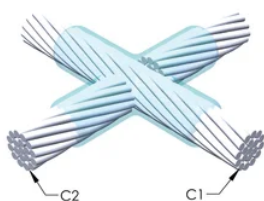

Split Crucible: No

Wear Plates: No

Mold Only: No

Welding Material: 200 x 2 or 400PLUSF20, Sold Separately

Handle Clamp: L159, Sold Separately

Price Key: D

Ease of Use: Preferred

YDERLIGERE PRODUKTOPLYSNINGER

For applications such as computer room, tunnel or other low-ventilation areas, specify a smokeless nVent ERICO Cadweld Exolon mold. Add an XL prefix to the standard mold part number when ordering (for example, a TAC2Q2Q becomes XLTAC2Q2Q). Similarly, nVent ERICO Cadweld Exolon welding material is also designated by the XL prefix (for example, 150 becomes XL150).

A gap between conductors may be required. See mold tag for more information.

XX-X-XX-XX-L-M-W		
XX	Mold Family	
X	Price Key	
XX	Conductor Code 1	
XX	Conductor Code 2	
L*	Split Crucible	Crucible section is split on molds designed with horizontal opening for easier cleaning
M*	Mold Only	
W*	Wear Plates	Reduce mechanical abrasion of molds at cable entry points

* Empty if none

DIAGRAMS

ADVARSEL

nVent-produkter skal kun installeres og anvendes som angivet i nVents produktvejledninger og træningsmaterialer. Vejledninger er tilgængelige på www.nvent.com og hos din nVent kundeservicerepræsentant. Forkert installation, misbrug, fejlanvendelse eller anden unkladelse af fuldt ud at følge nVents instruktioner og advarsler kan medføre funktionsfejl, materielle skader, alvorlige personskader eller død og/eller ugyldiggøre din garanti.