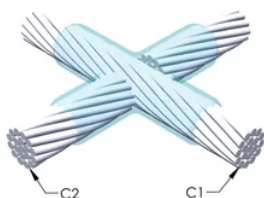

Split Crucible: No

Wear Plates: No

Mold Only: No

Welding Material: 200 or 200PLUSF20, Sold Separately

Handle Clamp: L160, Sold Separately

Price Key: C

Ease of Use: Preferred

YDERLIGERE PRODUKTOPLYSNINGER

For applications such as computer room, tunnel or other low-ventilation areas, specify a smokeless nVent ERICO Cadweld Exolon mold. Add an XL prefix to the standard mold part number when ordering (for example, a TAC2Q2Q becomes XLTAC2Q2Q). Similarly, nVent ERICO Cadweld Exolon welding material is also designated by the XL prefix (for example, 150 becomes XL150).

A gap between conductors may be required. See mold tag for more information.

XX-X-XX-XX-L-M-W		
XX	Mold Family	
X	Price Key	
XX	Conductor Code 1	
XX	Conductor Code 2	
L*	Split Crucible	Crucible section is split on molds designed with horizontal opening for easier cleaning
M*	Mold Only	
W*	Wear Plates	Reduce mechanical abrasion of molds at cable entry points

* Empty if none

DIAGRAMS

ADVARSEL

nVent-produkter skal kun installeres og anvendes som angivet i nVents produktvejledninger og træningsmaterialer. Vejledninger er tilgængelige på www.nvent.com og hos din nVent kundeservicerepræsentant. Forkert installation, misbrug, fejlanvendelse eller anden undladelse af fuldt ud at følge nVents instruktioner og advarsler kan medføre funktionsfejl, materielle skader, alvorlige personskader eller død og/eller ugyldiggøre din garanti.