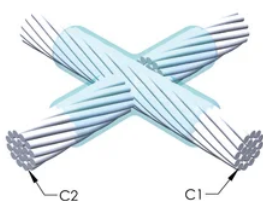

Split Crucible: No

Wear Plates: No

Mold Only: No

Welding Material: 250 or 250PLUSF20, Sold Separately

Handle Clamp: L160, Sold Separately

Price Key: C

Ease of Use: Preferred

YDERLIGERE PRODUKTOPLYSNINGER

For applications such as computer room, tunnel or other low-ventilation areas, specify a smokeless nVent ERICO Cadweld Exolon mold. Add an XL prefix to the standard mold part number when ordering (for example, a TAC2Q2Q becomes XLTAC2Q2Q). Similarly, nVent ERICO Cadweld Exolon welding material is also designated by the XL prefix (for example, 150 becomes XL150).

A gap between conductors may be required. See mold tag for more information.

XX-X-XX-XX-L-M-W		
XX	Mold Family	
X	Price Key	
XX	Conductor Code 1	
XX	Conductor Code 2	
L*	Split Crucible	Crucible section is split on molds designed with horizontal opening for easier cleaning
M*	Mold Only	
W*	Wear Plates	Reduce mechanical abrasion of molds at cable entry points

* Empty if none

DIAGRAMS

ADVARSEL

nVent-produkter skal kun installeres og anvendes som angivet i nVents produktvejledninger og træningsmaterialer. Vejledninger er tilgængelige på www.nvent.com og hos din nVent kundeservicerepræsentant. Forkert installation, misbrug, fejlanvendelse eller anden unkladelse af fuldt ud at følge nVents instruktioner og advarsler kan medføre funktionsfejl, materielle skader, alvorlige personskader eller død og/eller ugyldiggøre din garanti.