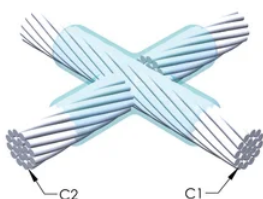

Conductor 1 Outer Diameter, Nominal: 4.11mm

Conductor 2: #6 Solid

Conductor 2 Outer Diameter, Nominal: 4.11mm

Mold Split: Horizontal

Split Crucible: No

Wear Plates: No

Mold Only: No

Welding Material: 45 or 45PLUSF20, Sold Separately

Handle Clamp: L160, Sold Separately

Conductor Sleeve: B1331L x 4, Sold Separately

Price Key: C

Ease of Use: Preferred

YDERLIGERE PRODUKTOPLYSNINGER

For applications such as computer room, tunnel or other low-ventilation areas, specify a smokeless nVent ERICO Cadweld Exolon mold. Add an XL prefix to the standard mold part number when ordering (for example, a TAC2Q2Q becomes XLTAC2Q2Q). Similarly, nVent ERICO Cadweld Exolon welding material is also designated by the XL prefix (for example, 150 becomes XL150).

A gap between conductors may be required. See mold tag for more information.

XX-X-XX-XX-L-M-W		
XX	Mold Family	
X	Price Key	
XX	Conductor Code 1	
XX	Conductor Code 2	
L*	Split Crucible	Crucible section is split on molds designed with horizontal opening for easier cleaning
M*	Mold Only	
W*	Wear Plates	Reduce mechanical abrasion of molds at cable entry points

* Empty if none

DIAGRAMS