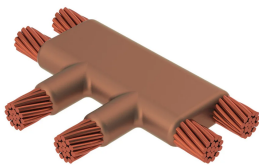

Cable to Cable, TF, #6 Concentric, 4.7 mm Conductor 1 OD, #6 Concentric, 4.7 mm Conductor 2 OD

Data Solutions

KATALOGNUMMER

TFR1H1H

nVent ERICO Cadweld graphite molds are designed and engineered for thousands of connection styles and conductor combinations.

FUNKTIONER

Forms a permanent, low resistance connection

Provides a molecular bond

nVent ERICO Cadweld Exothermic Connections are rated with the same current capacity as the conductor

Portable installation equipment with no external source of power required

Installers can be easily trained to make nVent ERICO Cadweld Exothermic Connections

Connections can be visually inspected

PRODUKTEGENSKABER

Mold Family: TF Mold Family

Conductor 1: #6 Concentric

Conductor 1 Outer Diameter, Nominal: 4.67mm

Conductor 2: #6 Concentric

Conductor 2 Outer Diameter, Nominal: 4.67mm

Mold Split: Horizontal

Split Crucible: No

Wear Plates: No

Mold Only: No

Welding Material: 150 or 150PLUSF20, Sold Separately

Handle Clamp: L160, Sold Separately