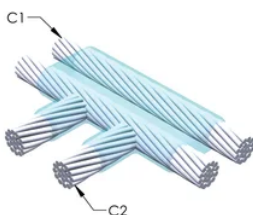

Split Crucible: No

Wear Plates: No

Mold Only: No

Welding Material: 150 or 150PLUSF20, Sold Separately

Handle Clamp: L160, Sold Separately

Price Key: R

Ease of Use: Difficult

YDERLIGERE PRODUKTOPLYSNINGER

For applications such as computer room, tunnel or other low-ventilation areas, specify a smokeless nVent ERICO Cadweld Exolon mold. Add an XL prefix to the standard mold part number when ordering (for example, a TAC2Q2Q becomes XLTAC2Q2Q). Similarly, nVent ERICO Cadweld Exolon welding material is also designated by the XL prefix (for example, 150 becomes XL150).

A gap between conductors may be required. See mold tag for more information.

XX-X-XX-XX-L-M-W		
XX	Mold Family	
X	Price Key	
XX	Conductor Code 1	
XX	Conductor Code 2	
L*	Split Crucible	Crucible section is split on molds designed with horizontal opening for easier cleaning
M*	Mold Only	
W*	Wear Plates	Reduce mechanical abrasion of molds at cable entry points

* Empty if none

DIAGRAMS

ADVARSEL

nVent-produkter skal kun installeres og anvendes som angivet i nVents produktvejledninger og træningsmaterialer. Vejledninger er tilgængelige på www.nvent.com og hos din nVent kundeservicerepræsentant. Forkert installation, misbrug, fejlanvendelse eller anden undladelse af fuldt ud at følge nVents instruktioner og advarsler kan medføre funktionsfejl, materielle skader, alvorlige personskader eller død og/eller ugyldiggøre din garanti.