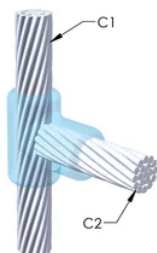

Wear Plates: No

Mold Only: No

Welding Material: 65 or 65PLUSF20, Sold Separately

Handle Clamp: L160, Sold Separately

Price Key: R

Ease of Use: Difficult

YDERLIGERE PRODUKTOPLYSNINGER

For applications such as computer room, tunnel or other low-ventilation areas, specify a smokeless nVent ERICO Cadweld Exolon mold. Add an XL prefix to the standard mold part number when ordering (for example, a TAC2Q2Q becomes XLTAC2Q2Q). Similarly, nVent ERICO Cadweld Exolon welding material is also designated by the XL prefix (for example, 150 becomes XL150).

A gap between conductors may be required. See mold tag for more information.

XX-X-XX-XX-L-M-W		
XX	Mold Family	
X	Price Key	
XX	Conductor Code 1	
XX	Conductor Code 2	
L*	Split Crucible	Crucible section is split on molds designed with horizontal opening for easier cleaning
M*	Mold Only	
W*	Wear Plates	Reduce mechanical abrasion of molds at cable entry points

* Empty if none

DIAGRAMS

ADVARSEL

nVent-produkter skal kun installeres og anvendes som angivet i nVents produktvejledninger og træningsmaterialer. Vejledninger er tilgængelige på www.nvent.com og hos din nVent kundeservicerepræsentant. Forkert installation, misbrug, fejlanvendelse eller anden unladelse af fuldt ud at følge nVents instruktioner og advarsler kan medføre funktionsfejl, materielle skader, alvorlige personskader eller død og/eller ugyldiggøre din garanti.