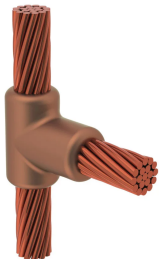

Cable to Cable, TC, #2 Solid, 6.5 mm Conductor 1 OD, #2 Solid, 6.5 mm Conductor 2 OD

Data Solutions

KATALOGNUMMER

TCR1T1T

nVent ERICO Cadweld graphite molds are designed and engineered for thousands of connection styles and conductor combinations.

FUNKTIONER

Forms a permanent, low resistance connection

Provides a molecular bond

nVent ERICO Cadweld Exothermic Connections are rated with the same current capacity as the conductor

Portable installation equipment with no external source of power required

Installers can be easily trained to make nVent ERICO Cadweld Exothermic Connections

Connections can be visually inspected

PRODUKTEGENSKABER

Mold Family: TC Mold Family

Conductor 1: #2 Solid

Conductor 1 Outer Diameter, Nominal: 6.53mm

Conductor 2: #2 Solid

Conductor 2 Outer Diameter, Nominal: 6.53mm

Mold Split: Vertical

Split Crucible: No

Wear Plates: No

Mold Only: No

Welding Material: 65 or 65PLUSF20, Sold Separately

Handle Clamp: L160, Sold Separately