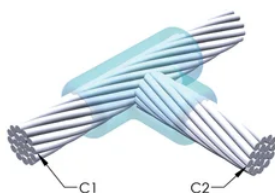

Split Crucible: No

Wear Plates: No

Mold Only: No

Welding Material: 90 or 90PLUSF20, Sold Separately

Handle Clamp: L160, Sold Separately

Price Key: C

Ease of Use: Preferred

YDERLIGERE PRODUKTOPLYSNINGER

For applications such as computer room, tunnel or other low-ventilation areas, specify a smokeless nVent ERICO Cadweld Exolon mold. Add an XL prefix to the standard mold part number when ordering (for example, a TAC2Q2Q becomes XLTAC2Q2Q). Similarly, nVent ERICO Cadweld Exolon welding material is also designated by the XL prefix (for example, 150 becomes XL150).

A gap between conductors may be required. See mold tag for more information.

XX-X-XX-XX-L-M-W		
XX	Mold Family	
X	Price Key	
XX	Conductor Code 1	
XX	Conductor Code 2	
L*	Split Crucible	Crucible section is split on molds designed with horizontal opening for easier cleaning
M*	Mold Only	
W*	Wear Plates	Reduce mechanical abrasion of molds at cable entry points

* Empty if none

DIAGRAMS

ADVARSEL

nVent-produkter skal kun installeres og anvendes som angivet i nVents produktvejledninger og træningsmaterialer. Vejledninger er tilgængelige på www.nvent.com og hos din nVent kundeservicerepræsentant. Forkert installation, misbrug, fejlanvendelse eller anden undladelse af fuldt ud at følge nVents instruktioner og advarsler kan medføre funktionsfejl, materielle skader, alvorlige personskader eller død og/eller ugyldiggøre din garanti.