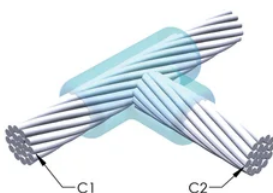

Split Crucible: No

Wear Plates: No

Mold Only: No

Welding Material: 200 or 200PLUSF20, Sold Separately

Handle Clamp: L160, Sold Separately

Price Key: C

Ease of Use: Preferred

YDERLIGERE PRODUKTOPLYSNINGER

For applications such as computer room, tunnel or other low-ventilation areas, specify a smokeless nVent ERICO Cadweld Exolon mold. Add an XL prefix to the standard mold part number when ordering (for example, a TAC2Q2Q becomes XLTAC2Q2Q). Similarly, nVent ERICO Cadweld Exolon welding material is also designated by the XL prefix (for example, 150 becomes XL150).

A gap between conductors may be required. See mold tag for more information.

XX-X-XX-XX-L-M-W		
XX	Mold Family	
X	Price Key	
XX	Conductor Code 1	
XX	Conductor Code 2	
L*	Split Crucible	Crucible section is split on molds designed with horizontal opening for easier cleaning
M*	Mold Only	
W*	Wear Plates	Reduce mechanical abrasion of molds at cable entry points

* Empty if none

DIAGRAMS

ADVARSEL

nVent-produkter skal kun installeres og anvendes som angivet i nVents produktvejledninger og træningsmaterialer. Vejledninger er tilgængelige på www.nvent.com og hos din nVent kundeservicerepræsentant. Forkert installation, misbrug, fejlanvendelse eller anden undladelse af fuldt ud at følge nVents instruktioner og advarsler kan medføre funktionsfejl, materielle skader, alvorlige personskader eller død og/eller ugyldiggøre din garanti.