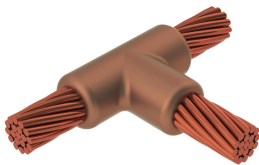

Cable to Cable, TA, 10.0 mm Ground Wire, 10 mm Conductor 1 OD, 10.0 mm Ground Wire, 10 mm Conductor 2 OD

Data Solutions

KATALOGNUMMER

TACT2

nVent ERICO Cadweld graphite molds are designed and engineered for thousands of connection styles and conductor combinations.

CERTIFICERINGER

FUNKTIONER

Forms a permanent, low resistance connection

Provides a molecular bond

nVent ERICO Cadweld Exothermic Connections are rated with the same current capacity as the conductor

Portable installation equipment with no external source of power required

Installers can be easily trained to make nVent ERICO Cadweld Exothermic Connections

Connections can be visually inspected

PRODUKTEGENSKABER

Mold Family: TA Mold Family

Conductor 1: 10.0 mm Ground Wire

Conductor 1 Outer Diameter, Nominal: 10mm

Conductor 2: 10.0 mm Ground Wire

Conductor 2 Outer Diameter, Nominal: 10mm

Mold Split: Horizontal

Split Crucible: No

Wear Plates: No

Mold Only: No

Welding Material: 115 or 115PLUSF20, Sold Separately

Handle Clamp: L160, Sold Separately