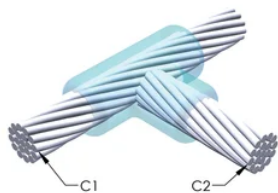

ADVARSEL

---

nVent-produkter skal kun installeres og anvendes som angivet i nVents produktvejledninger og træningsmaterialer. Vejledninger er tilgængelige på www.nvent.com og hos din nVent kundeservicerepræsentant. Forkert installation, misbrug, fejlanvendelse eller anden undladelse af fuldt ud at følge nVents instruktioner og advarsler kan medføre funktionsfejl, materielle skader, alvorlige personskader eller død og/eller ugyldiggøre din garanti.

Vores kraftfulde portefølje af mærker:

CADDY ERICO HOFFMAN ILSCO SCHROFF TRACHTE